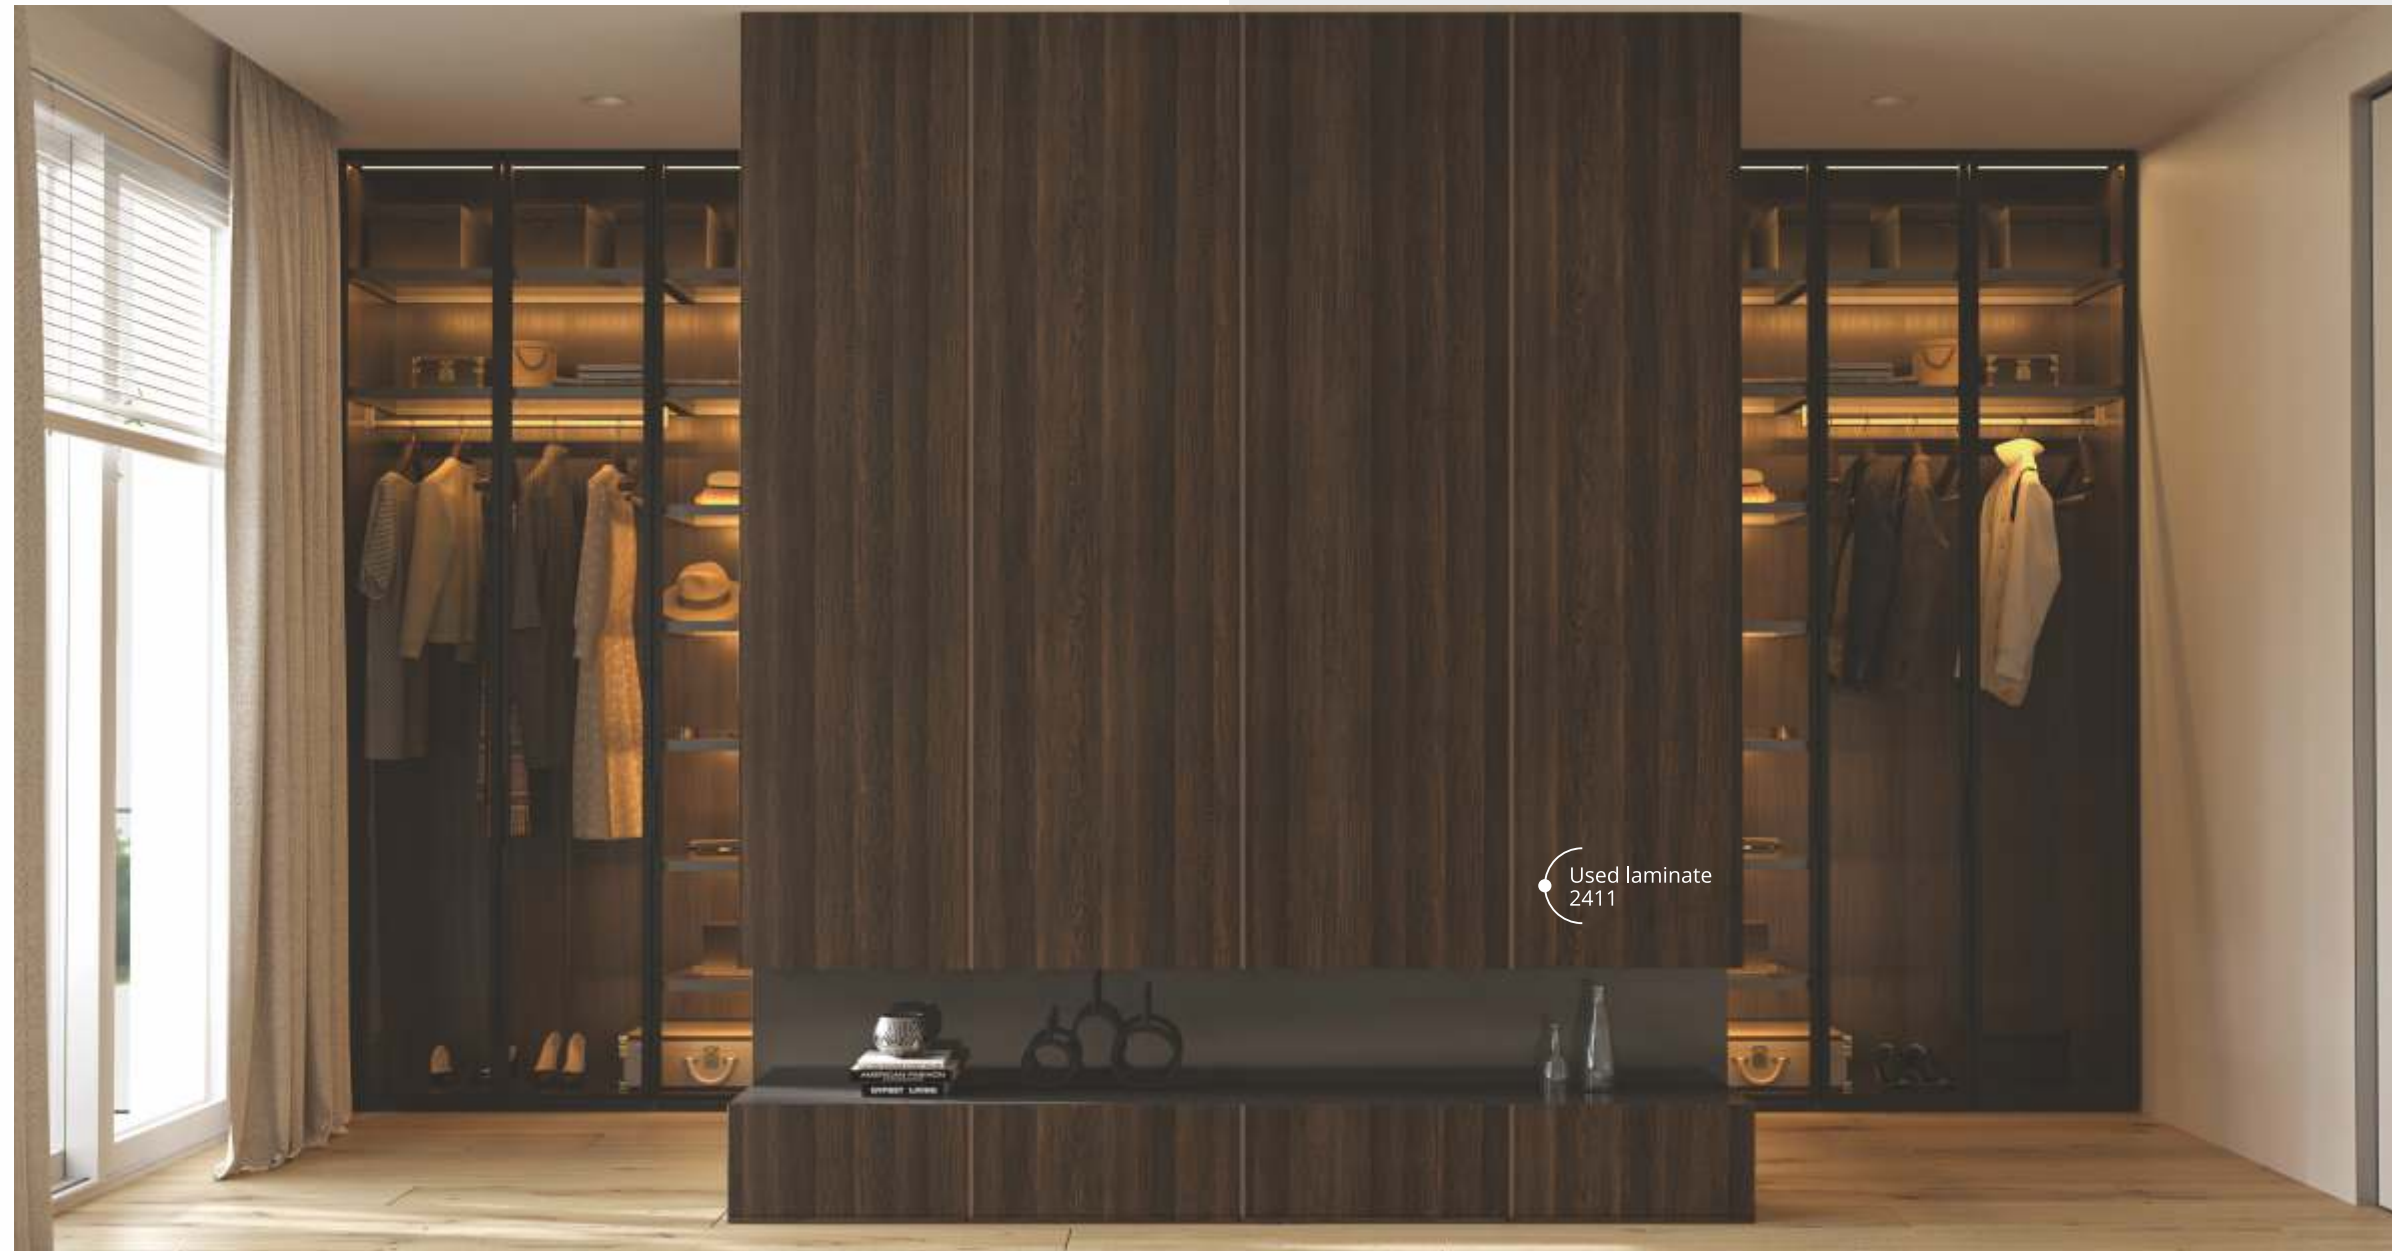

2402 | FLR | WOODY CALLISTO ★ ★