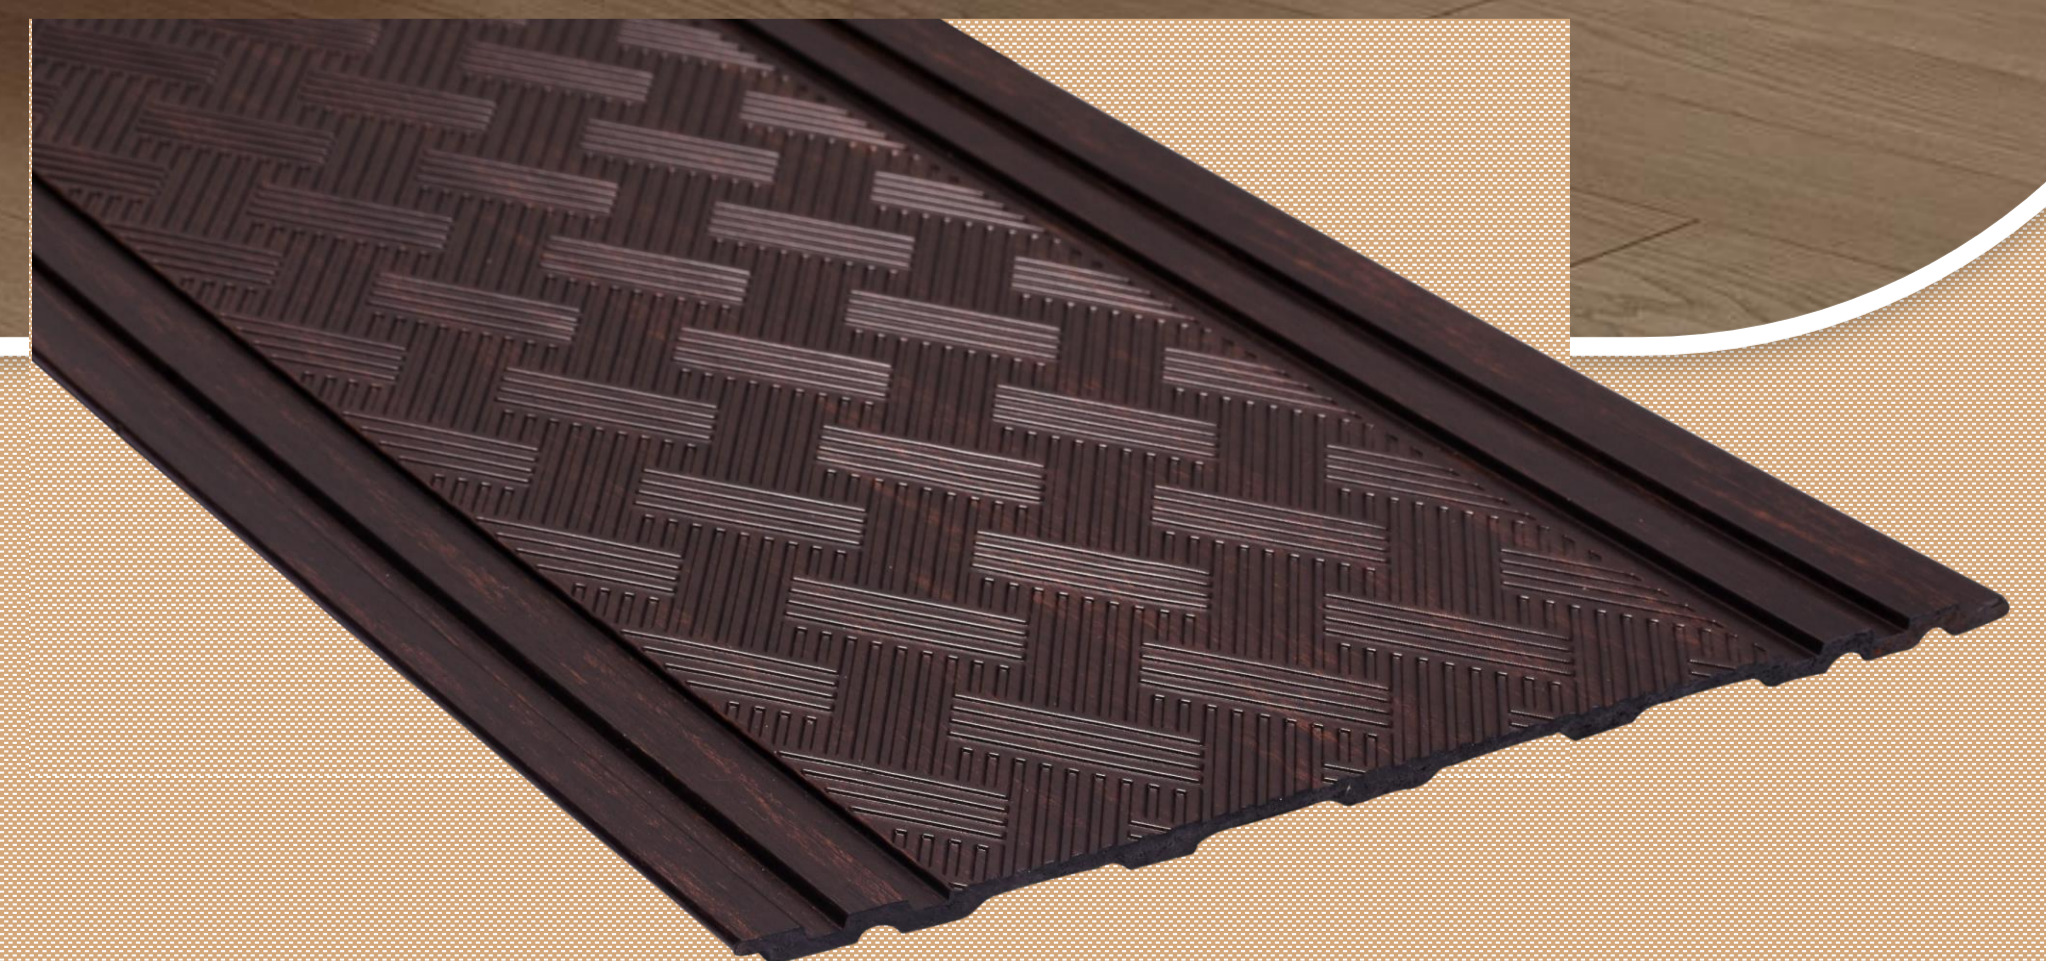

DURO STYLE PREMIUM LOUVERS

9
5
0
3

8 Ft X 1 Ft

Wall Panelling Doors Wardrobes Ceiling

www.bombaydecoratives.com