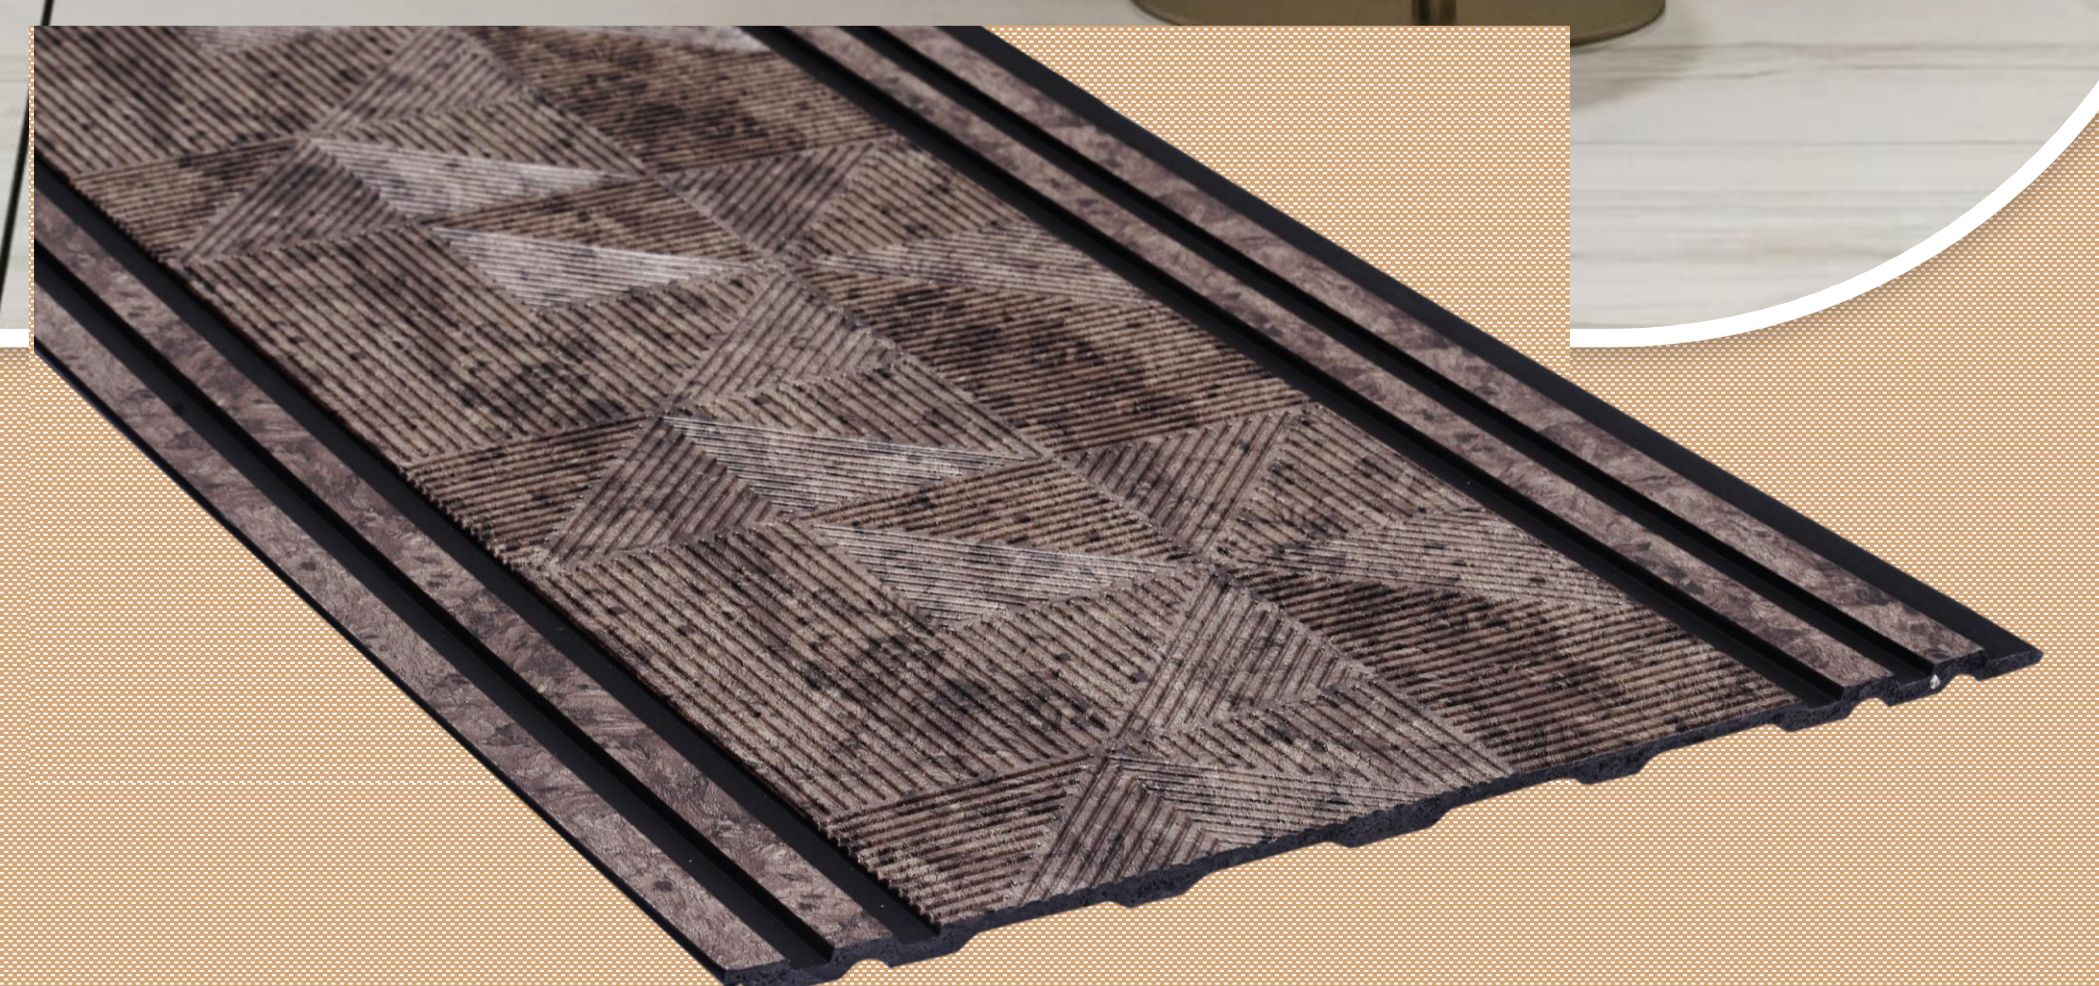

Wall Panelling Doors Wardrobes Ceiling

www.bombaydecoratives.com