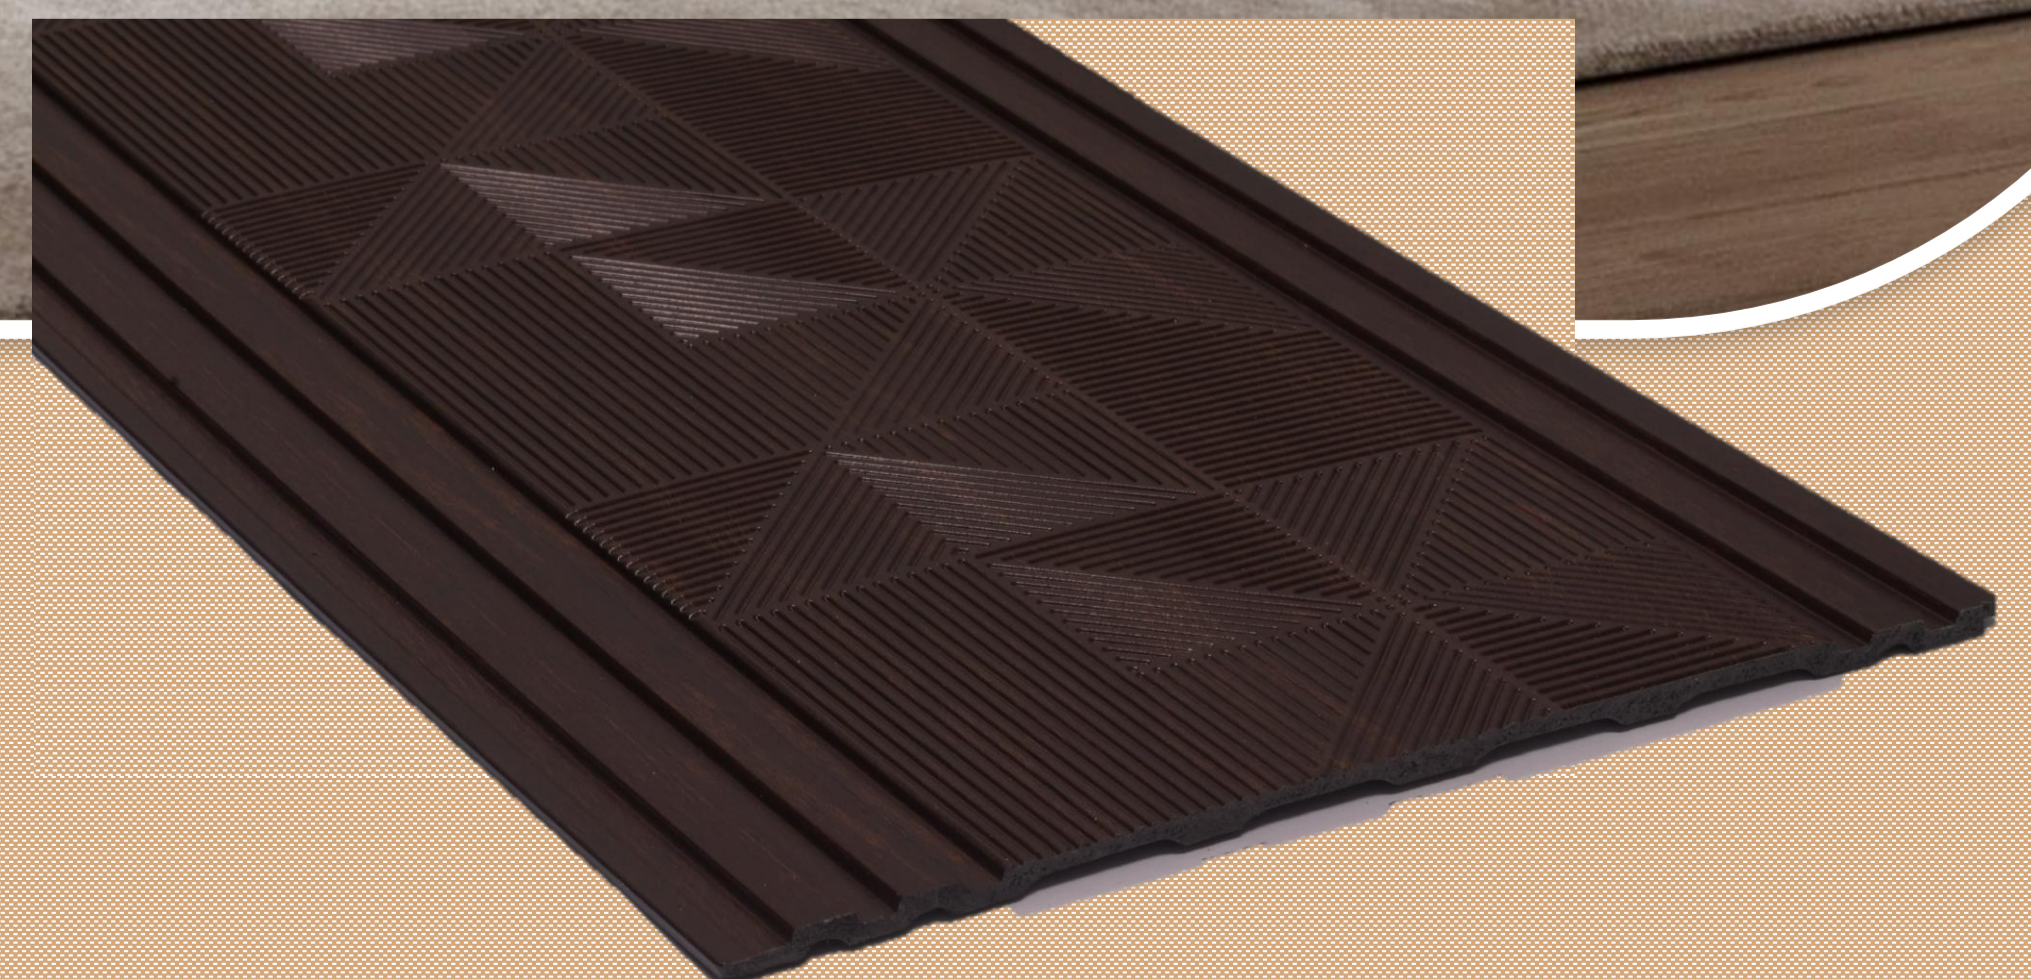

DURO STYLE PREMIUM LOUVERS

8 Ft X 1 Ft

DURO STYLE PREMIUM LOUVERS

9
2
0
1

8 Ft X 1 Ft

Wall Panelling Doors Wardrobes Ceiling

www.bombaydecoratives.com

DURO STYLE PREMIUM LOUVERS