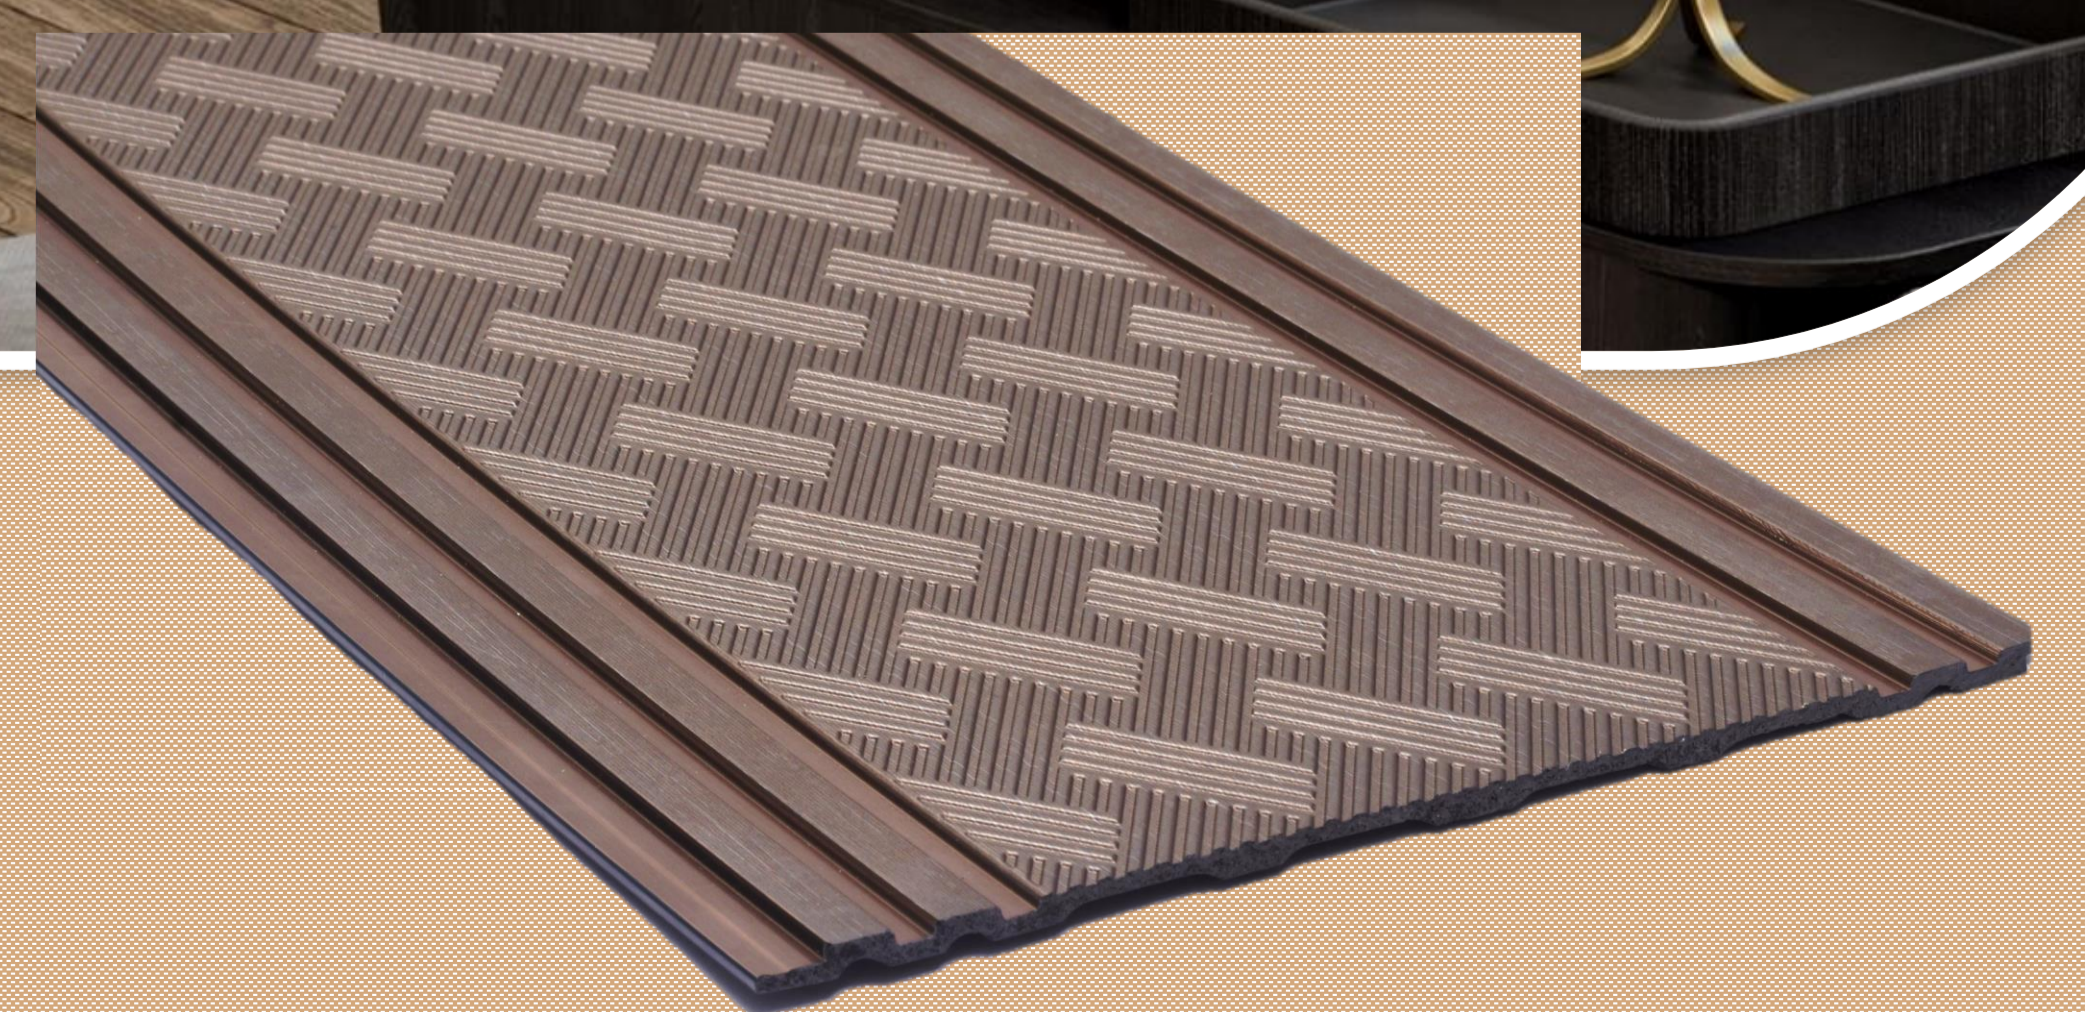

9
4
0
5

8 Ft X 1 Ft

Wall Panelling Doors Wardrobes Ceiling

www.bombaydecoratives.com

DURO STYLE PREMIUM LOUVERS

9
5
0
1

8 Ft X 1 Ft

Wall Panelling Doors Wardrobes Ceiling