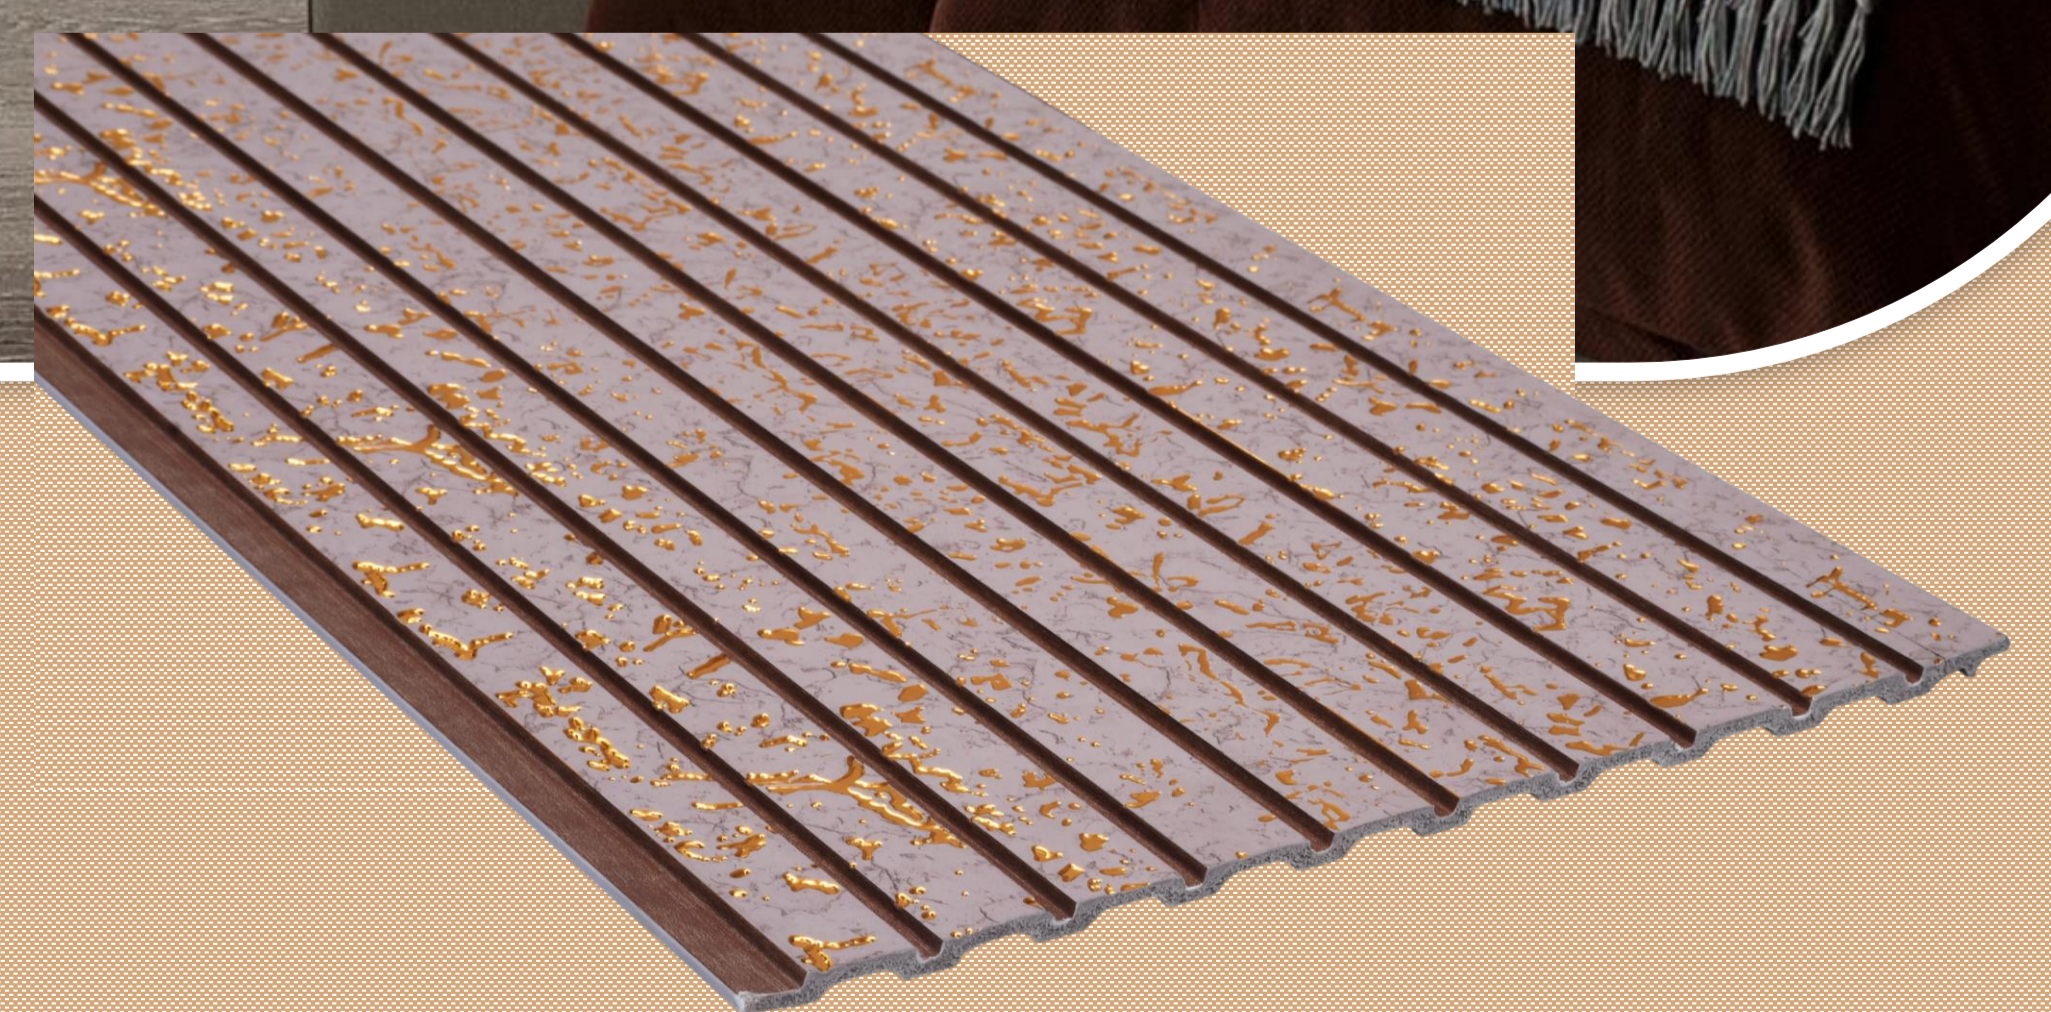

Wall Panelling Doors Wardrobes Ceiling

www.bombaydecoratives.com