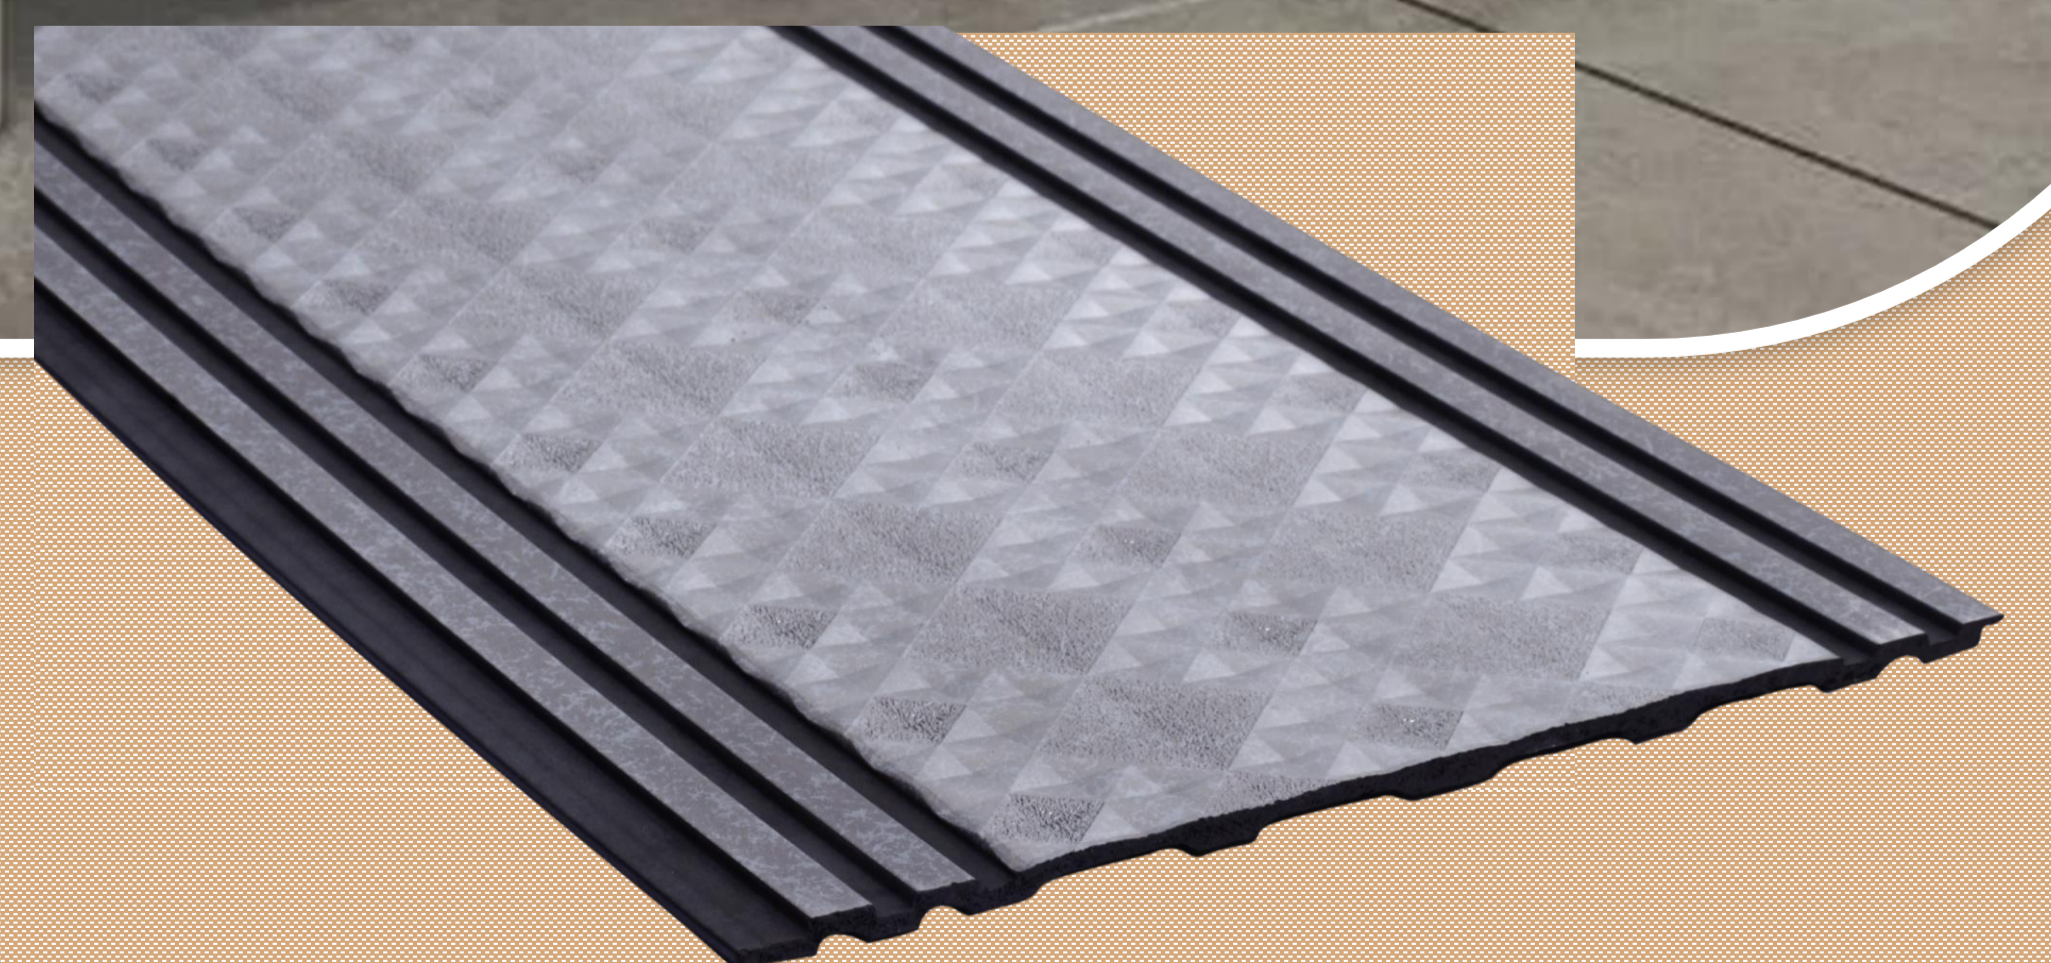

9
3
0
3

8 Ft X 1 Ft

Wall Panelling Doors Wardrobes Ceiling

www.bombaydecoratives.com

DURO STYLE PREMIUM LOUVERS

9
3
0
4

8 Ft X 1 Ft

Wall Panelling Doors Wardrobes Ceiling