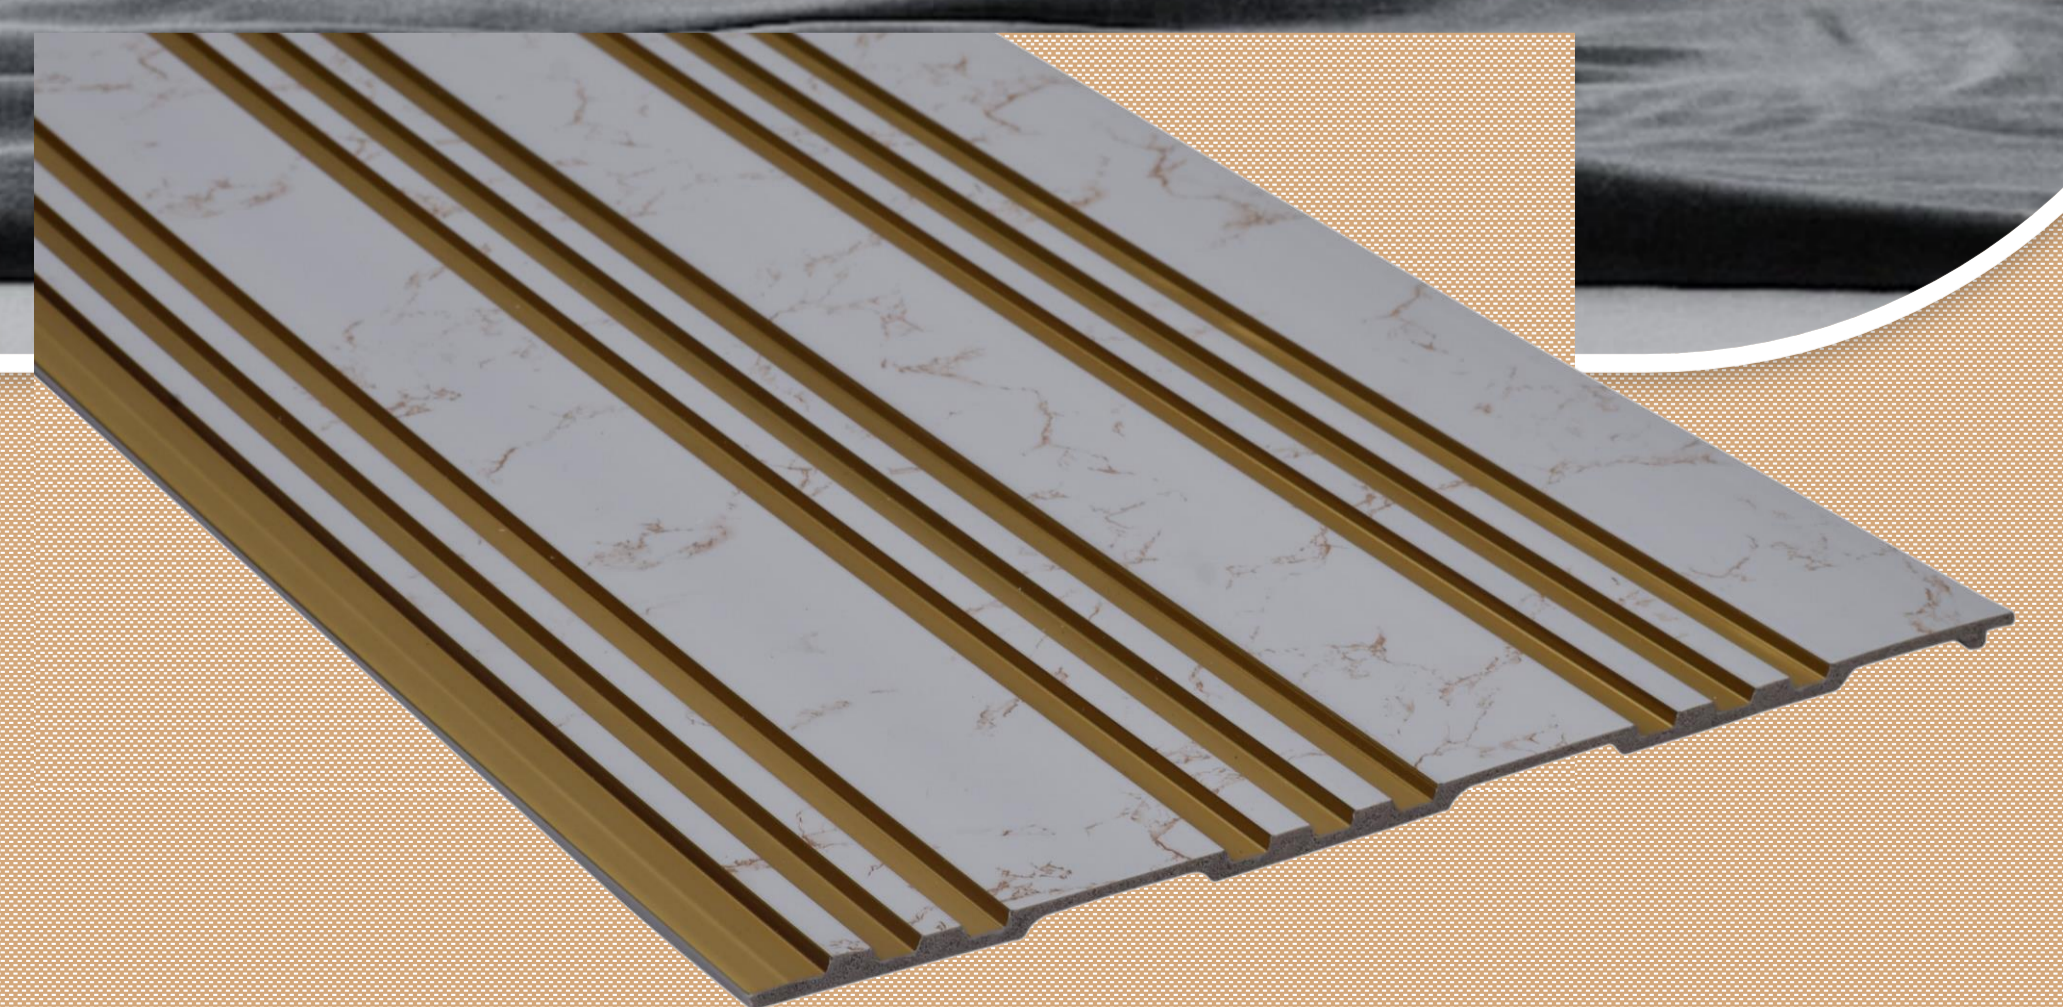

Wall Panelling Doors Wardrobes Ceiling

www.bombaydecoratives.com