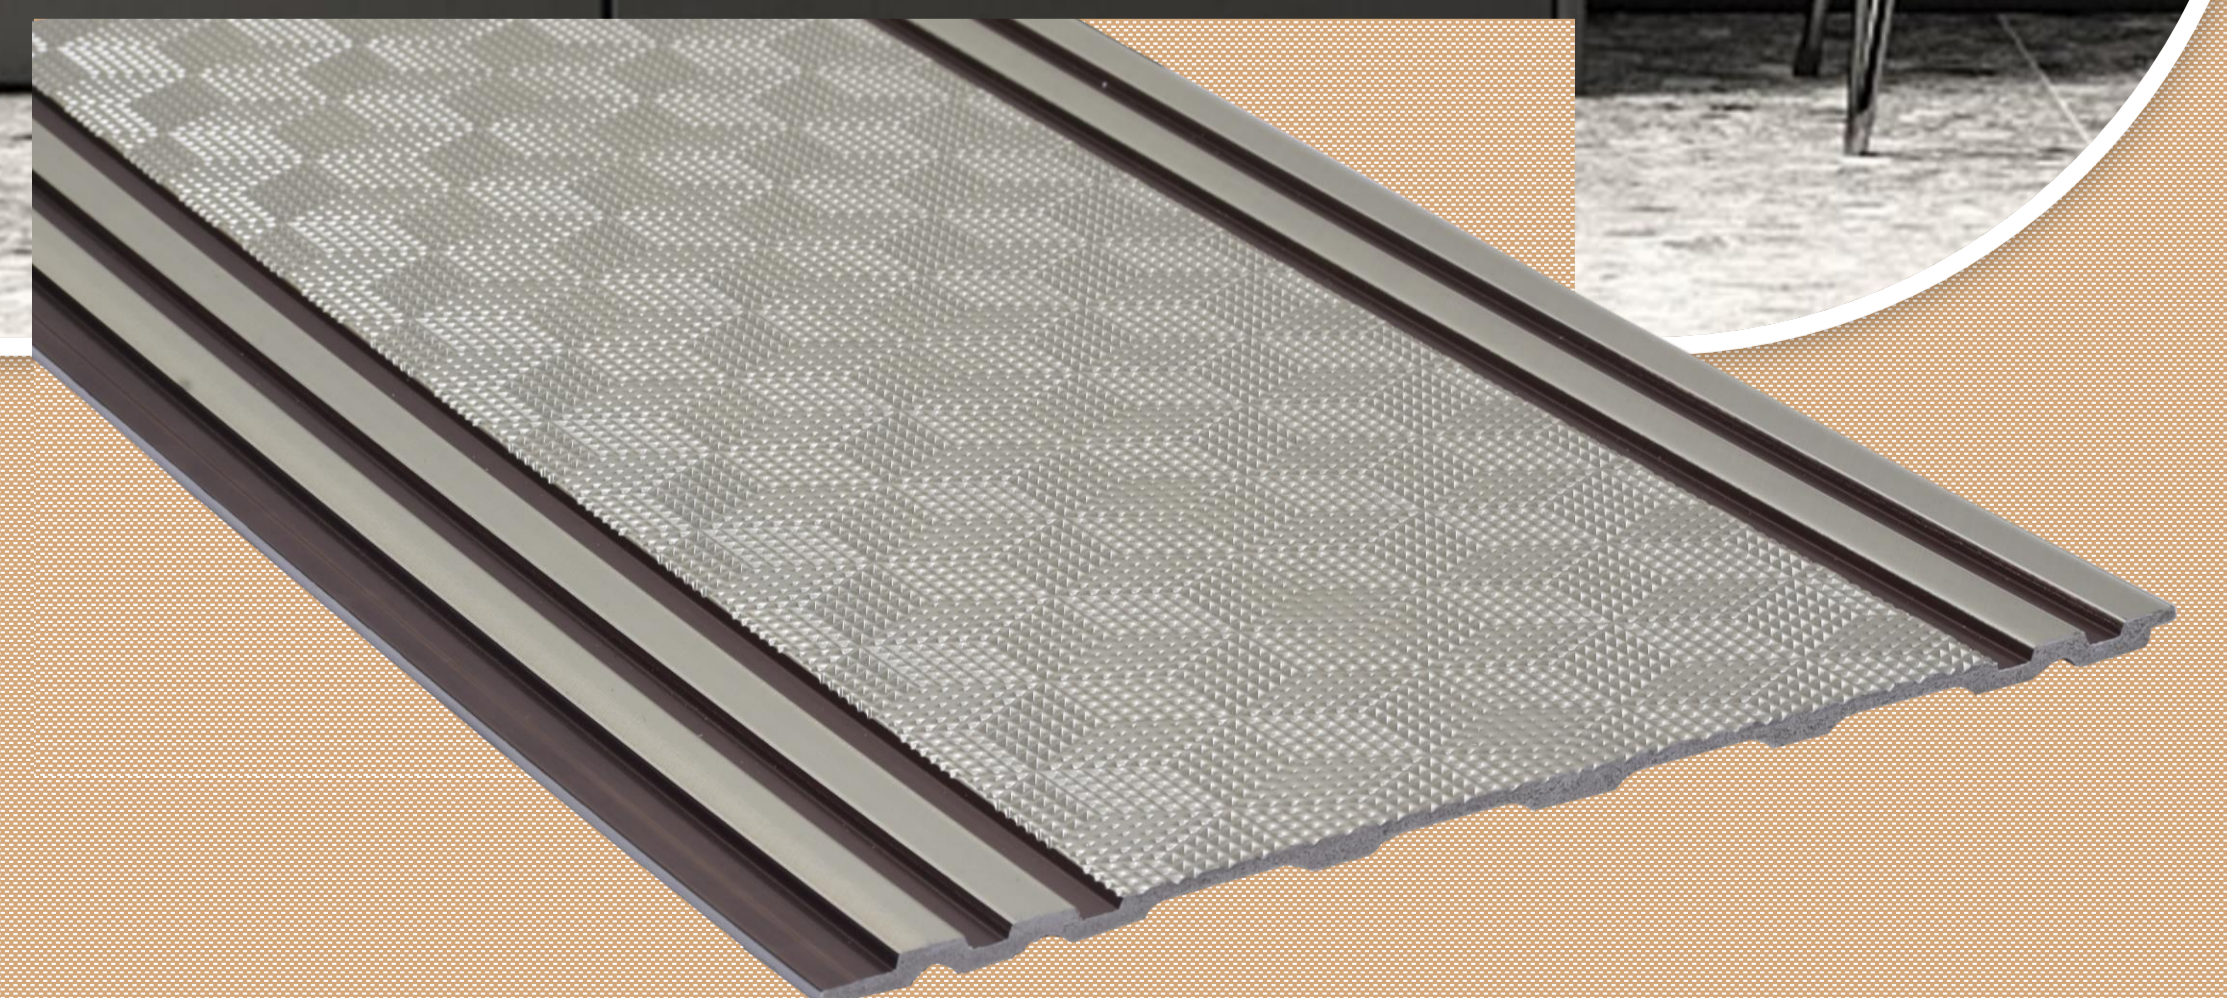

DURO STYLE PREMIUM LOUVERS

9
4
0
2

8 Ft X 1 Ft

Wall Panelling Doors Wardrobes Ceiling

www.bombaydecoratives.com

DURO STYLE PREMIUM LOUVERS

9
4
0
3

8 Ft X 1 Ft