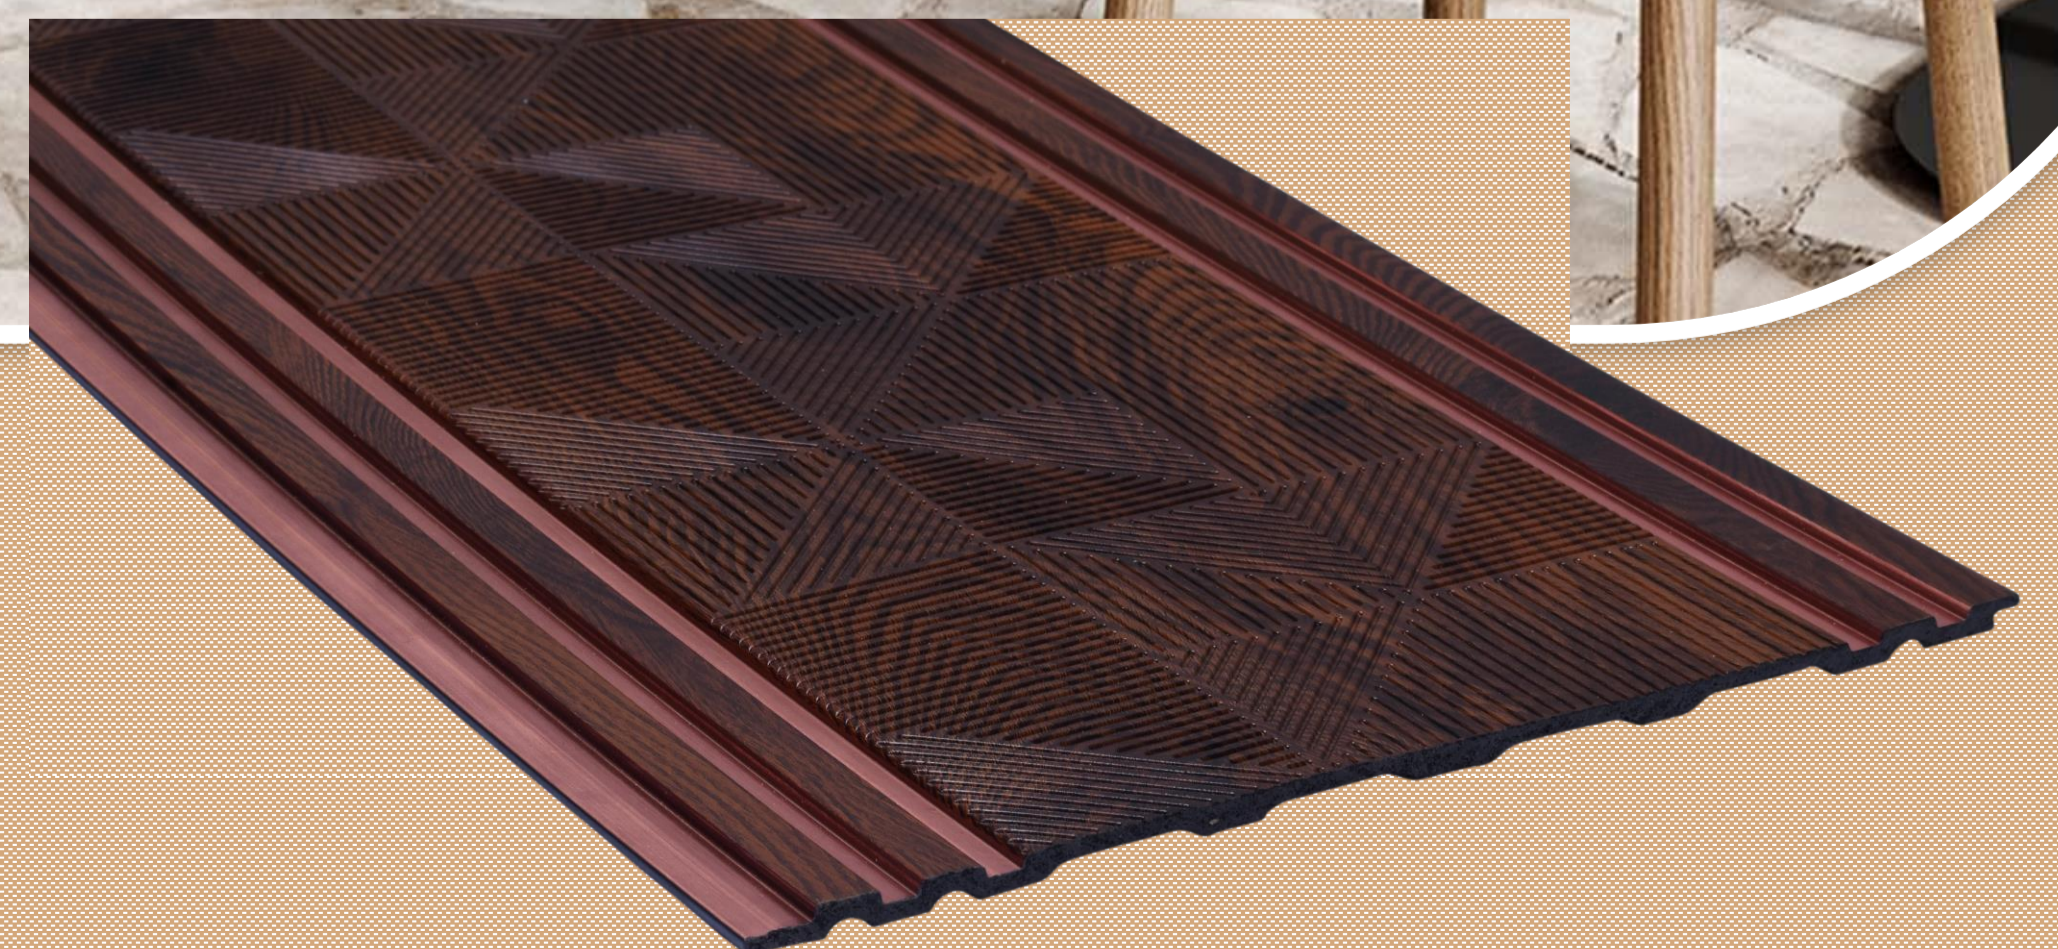

8 Ft X 1 Ft

Wall Panelling Doors Wardrobes Ceiling

www.bombaydecoratives.com

DURO STYLE PREMIUM LOUVERS

9
2
0
6

8 Ft X 1 Ft

Wall Panelling Doors Wardrobes Ceiling

www.bombaydecoratives.com