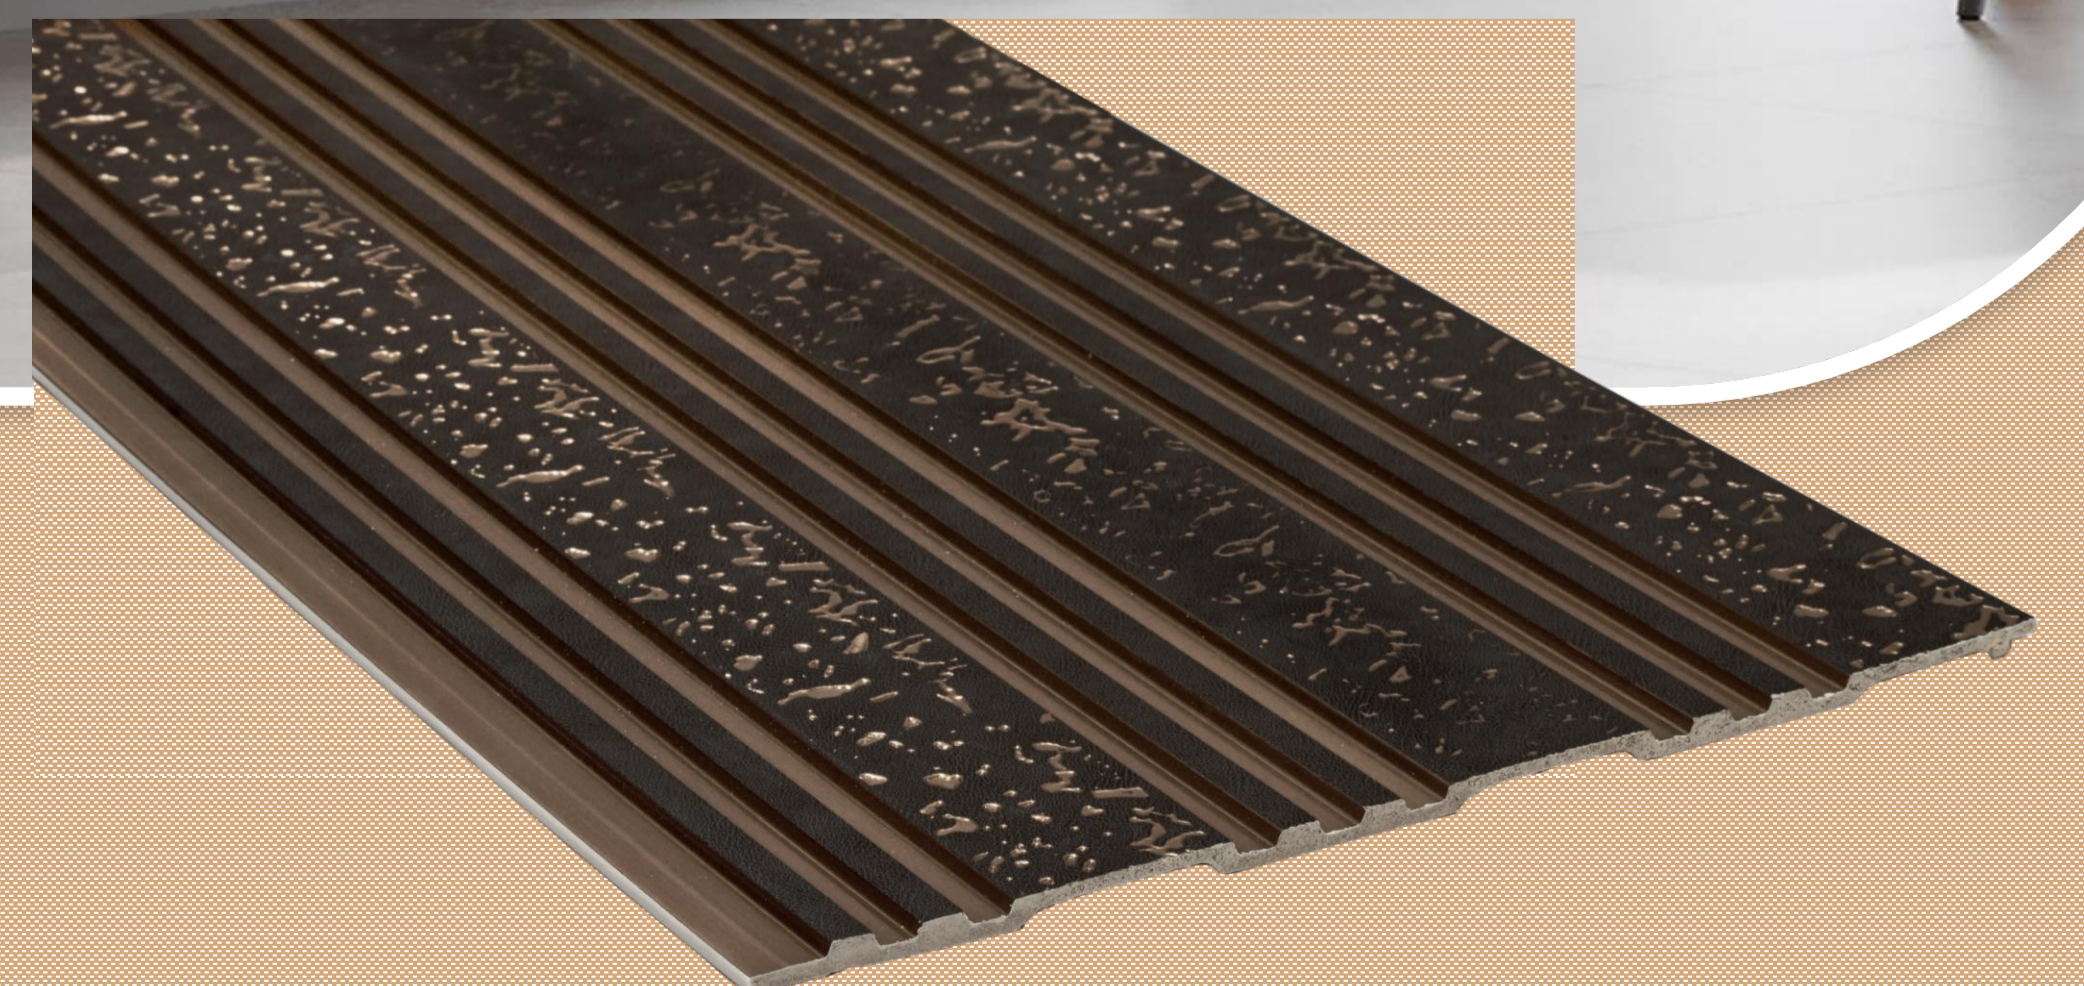

DURO STYLE PREMIUM LOUVERS

9
7
0
3

8 Ft X 1 Ft

Wall Panelling Doors Wardrobes Ceiling

www.bombaydecoratives.com

DURO STYLE PREMIUM LOUVERS

9
7
0
4

8 Ft X 1 Ft