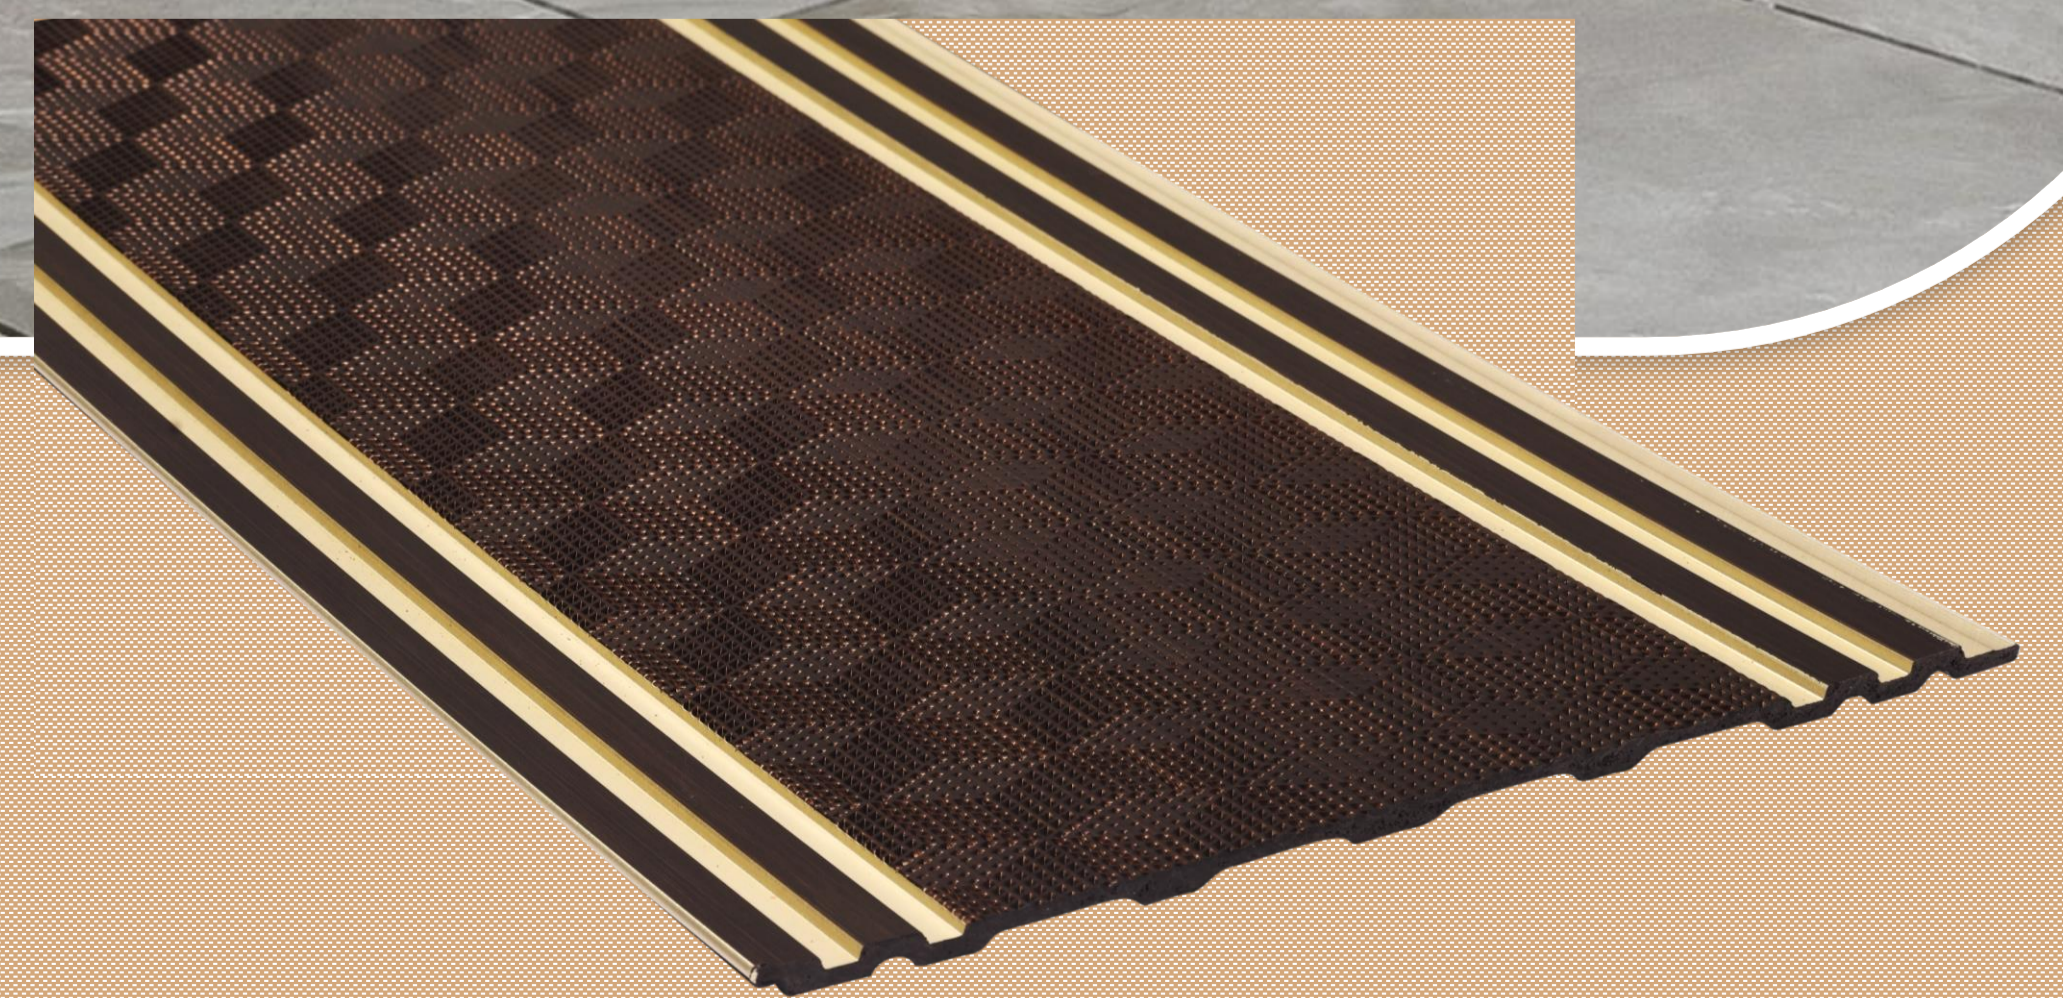

Wall Panelling Doors Wardrobes Ceiling

www.bombaydecoratives.com