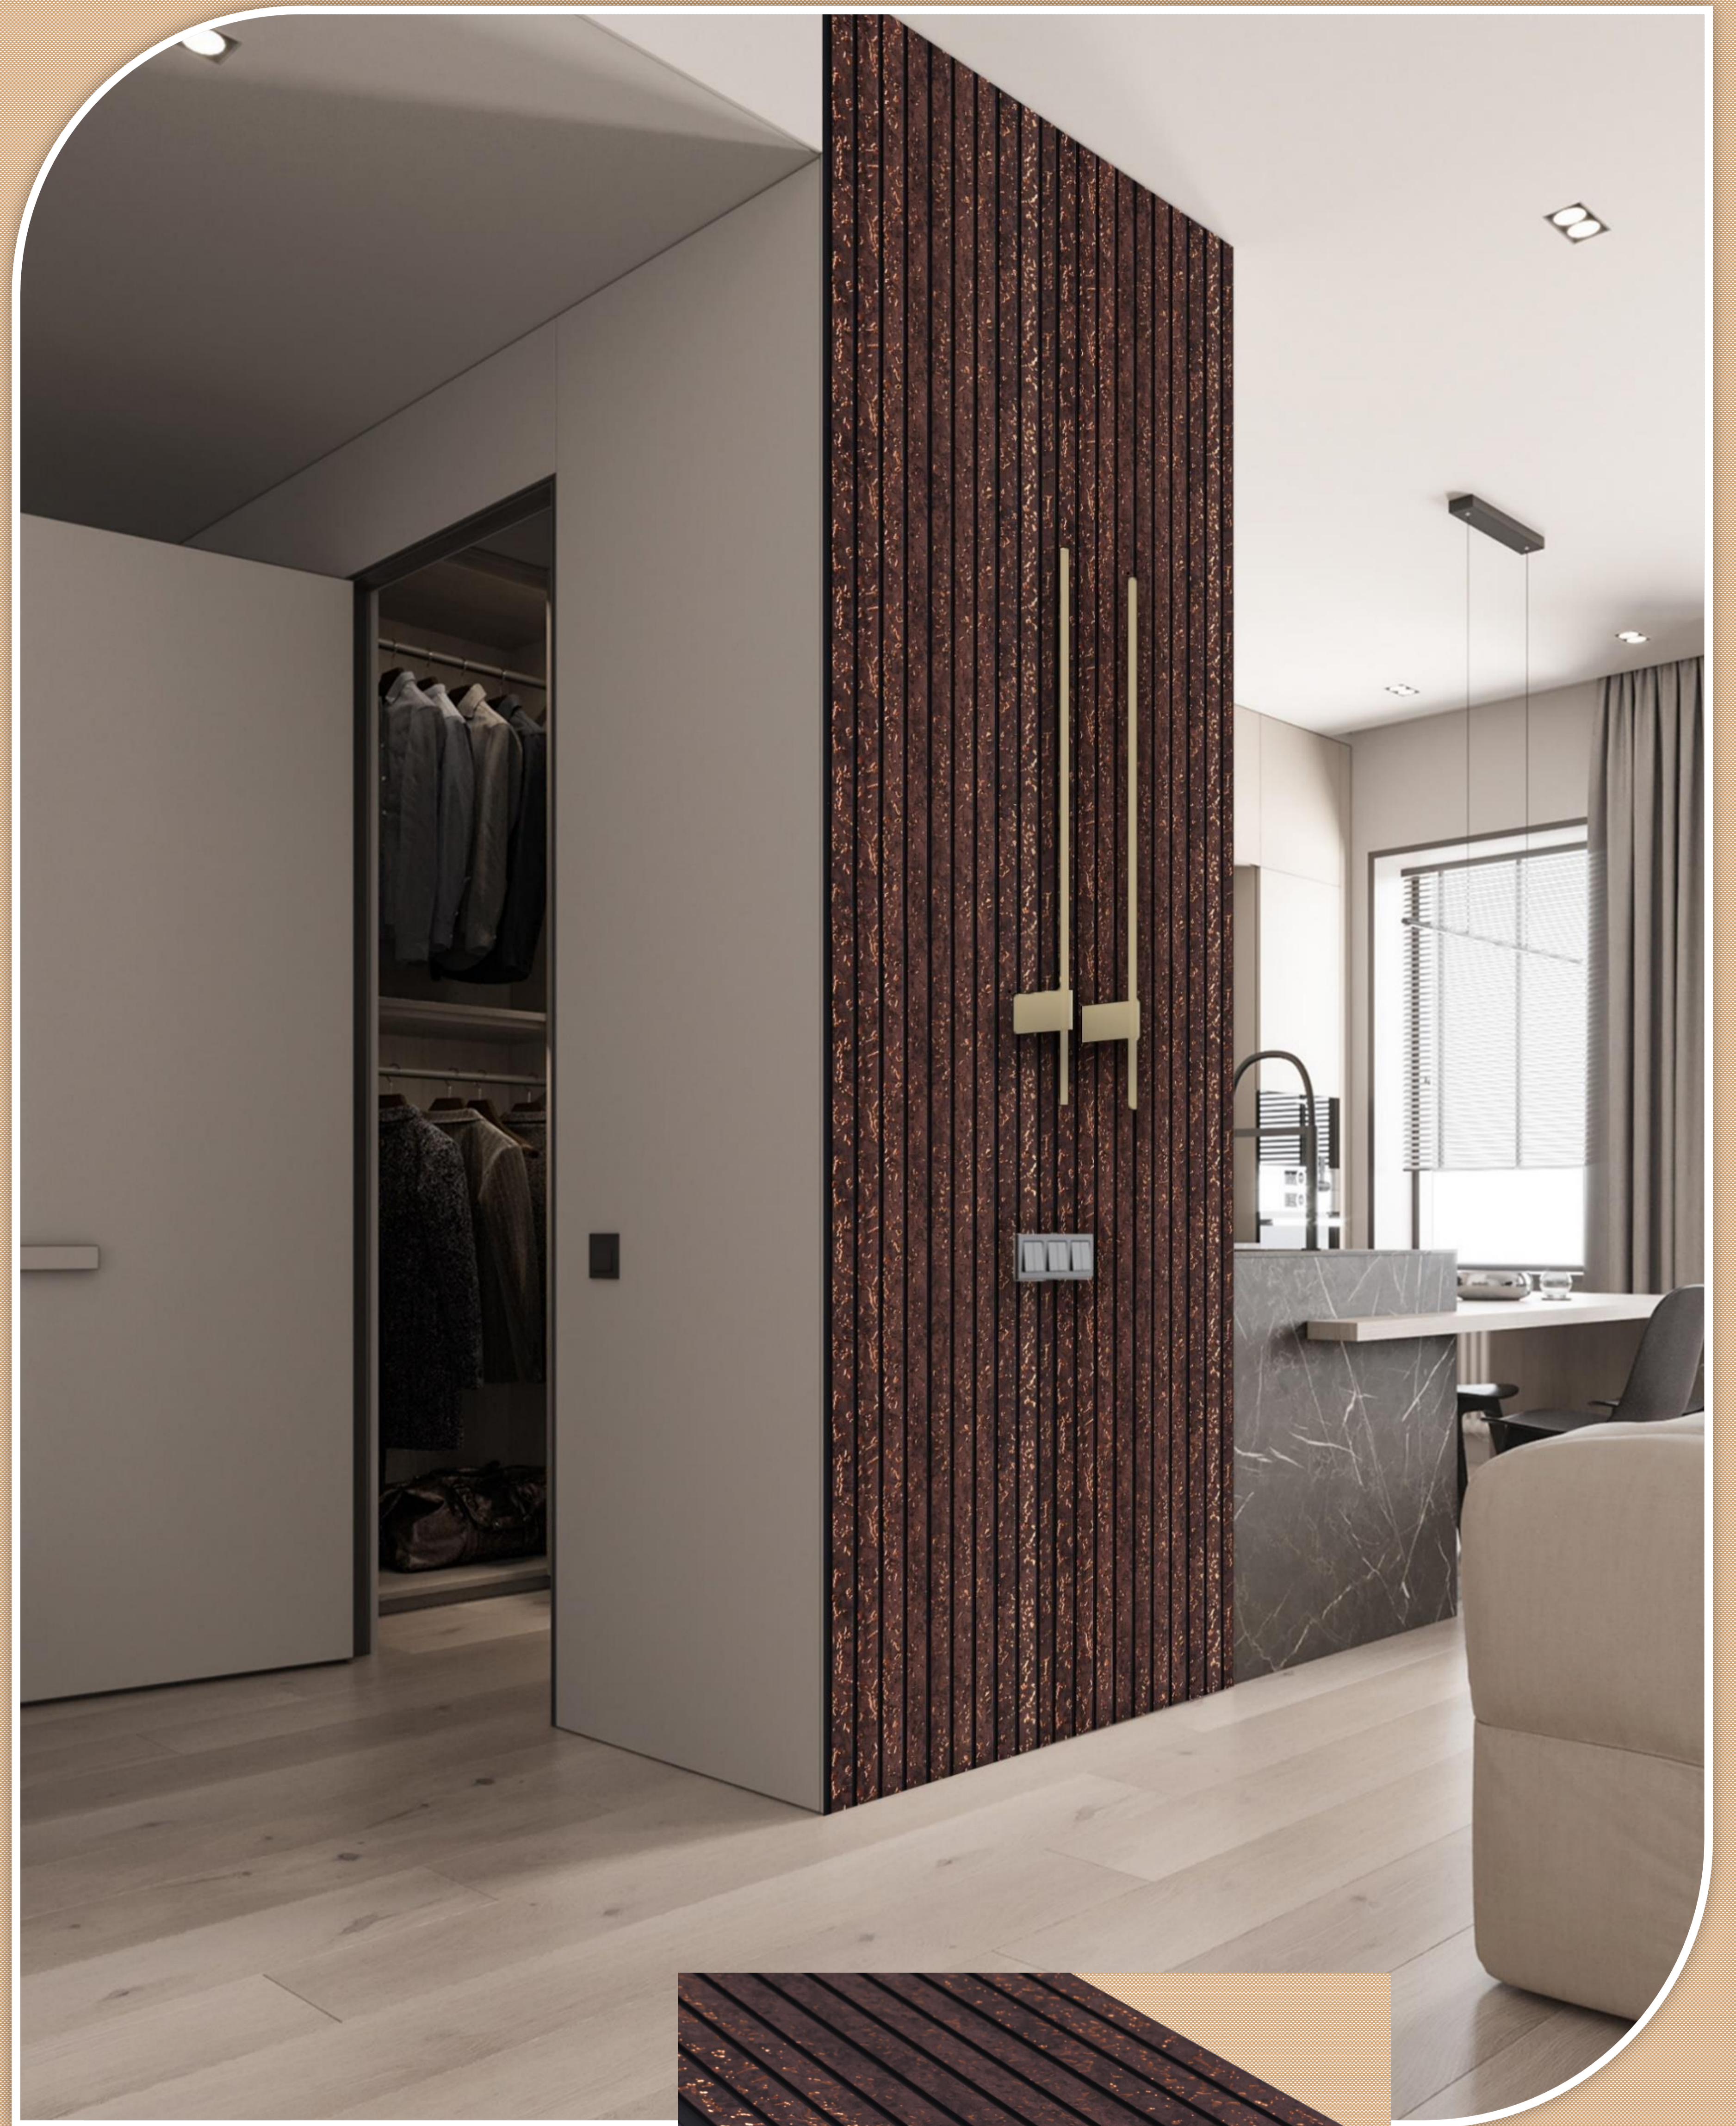

Wall Panelling Doors Wardrobes Ceiling

www.bombaydecoratives.com

DURO STYLE PREMIUM LOUVERS

9
7
0
5

8 Ft X 1 Ft

Wall Panelling Doors Wardrobes Ceiling

www.bombaydecoratives.com

DURO STYLE PREMIUM LOUVERS