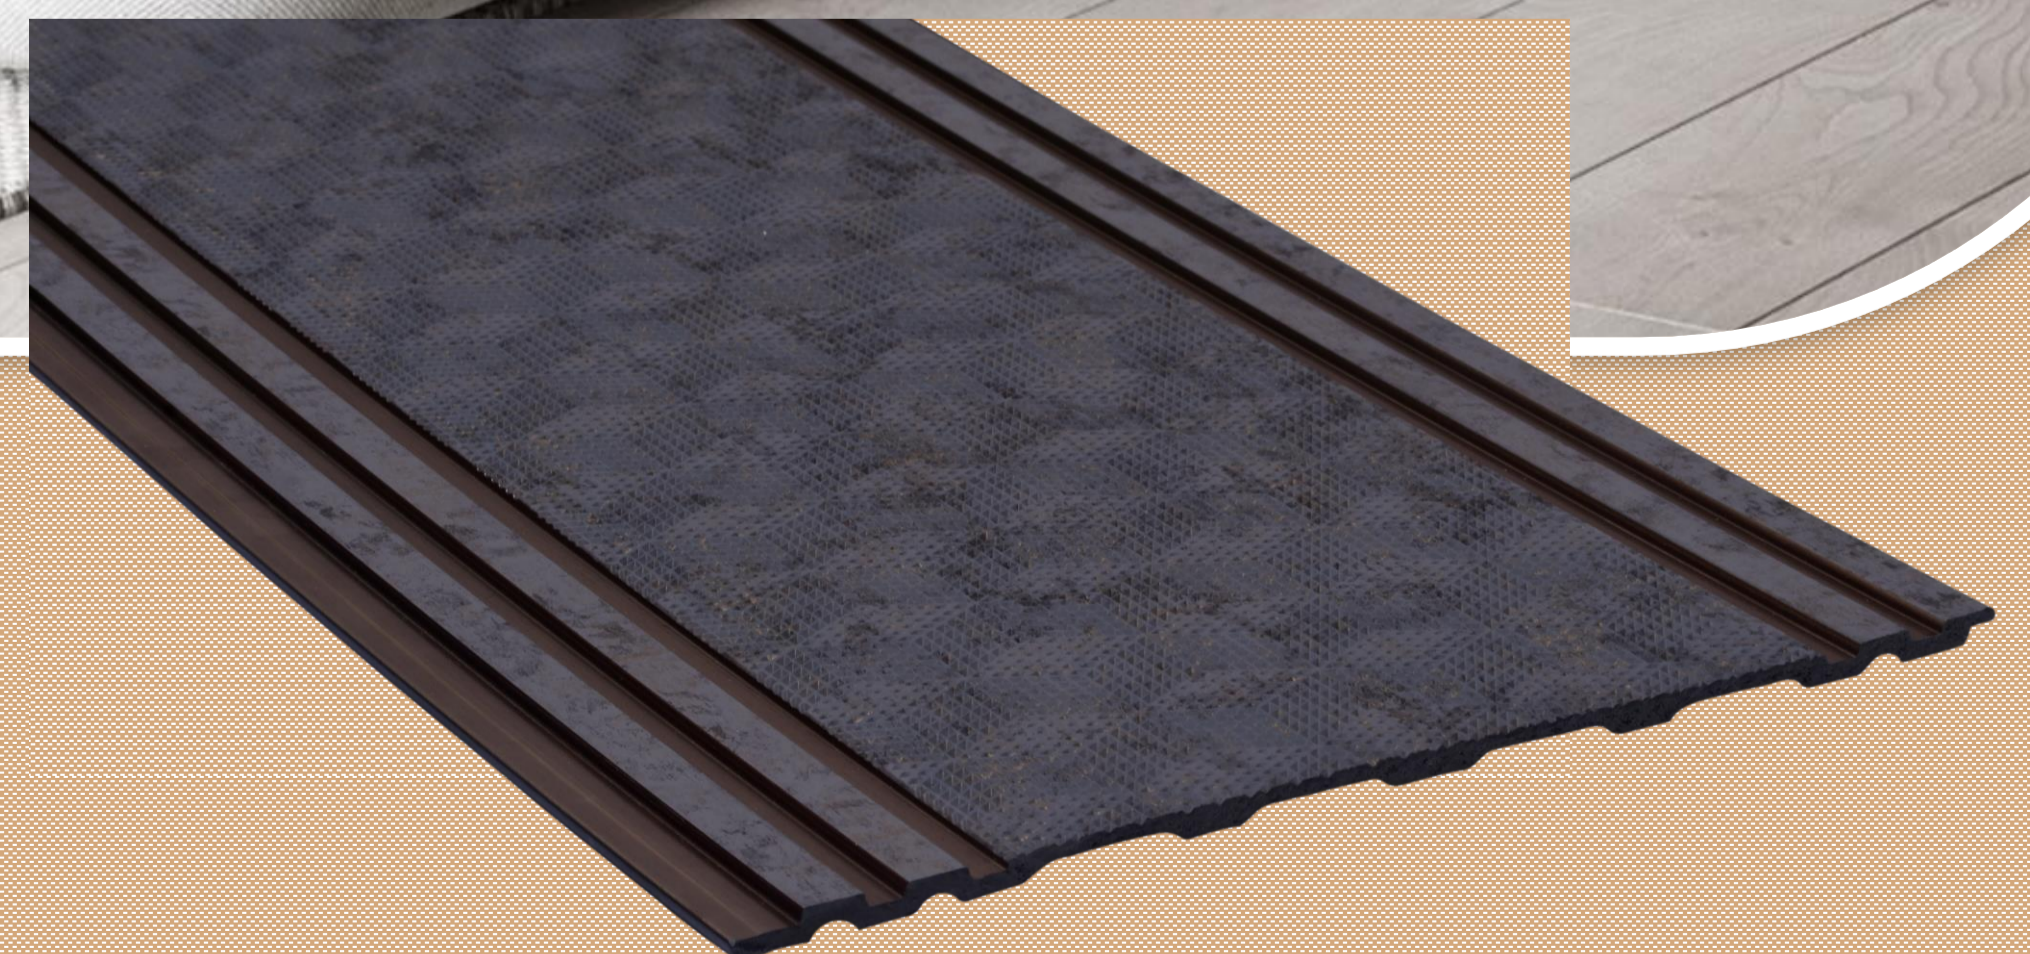

Wall Panelling Doors Wardrobes Ceiling

www.bombaydecoratives.com