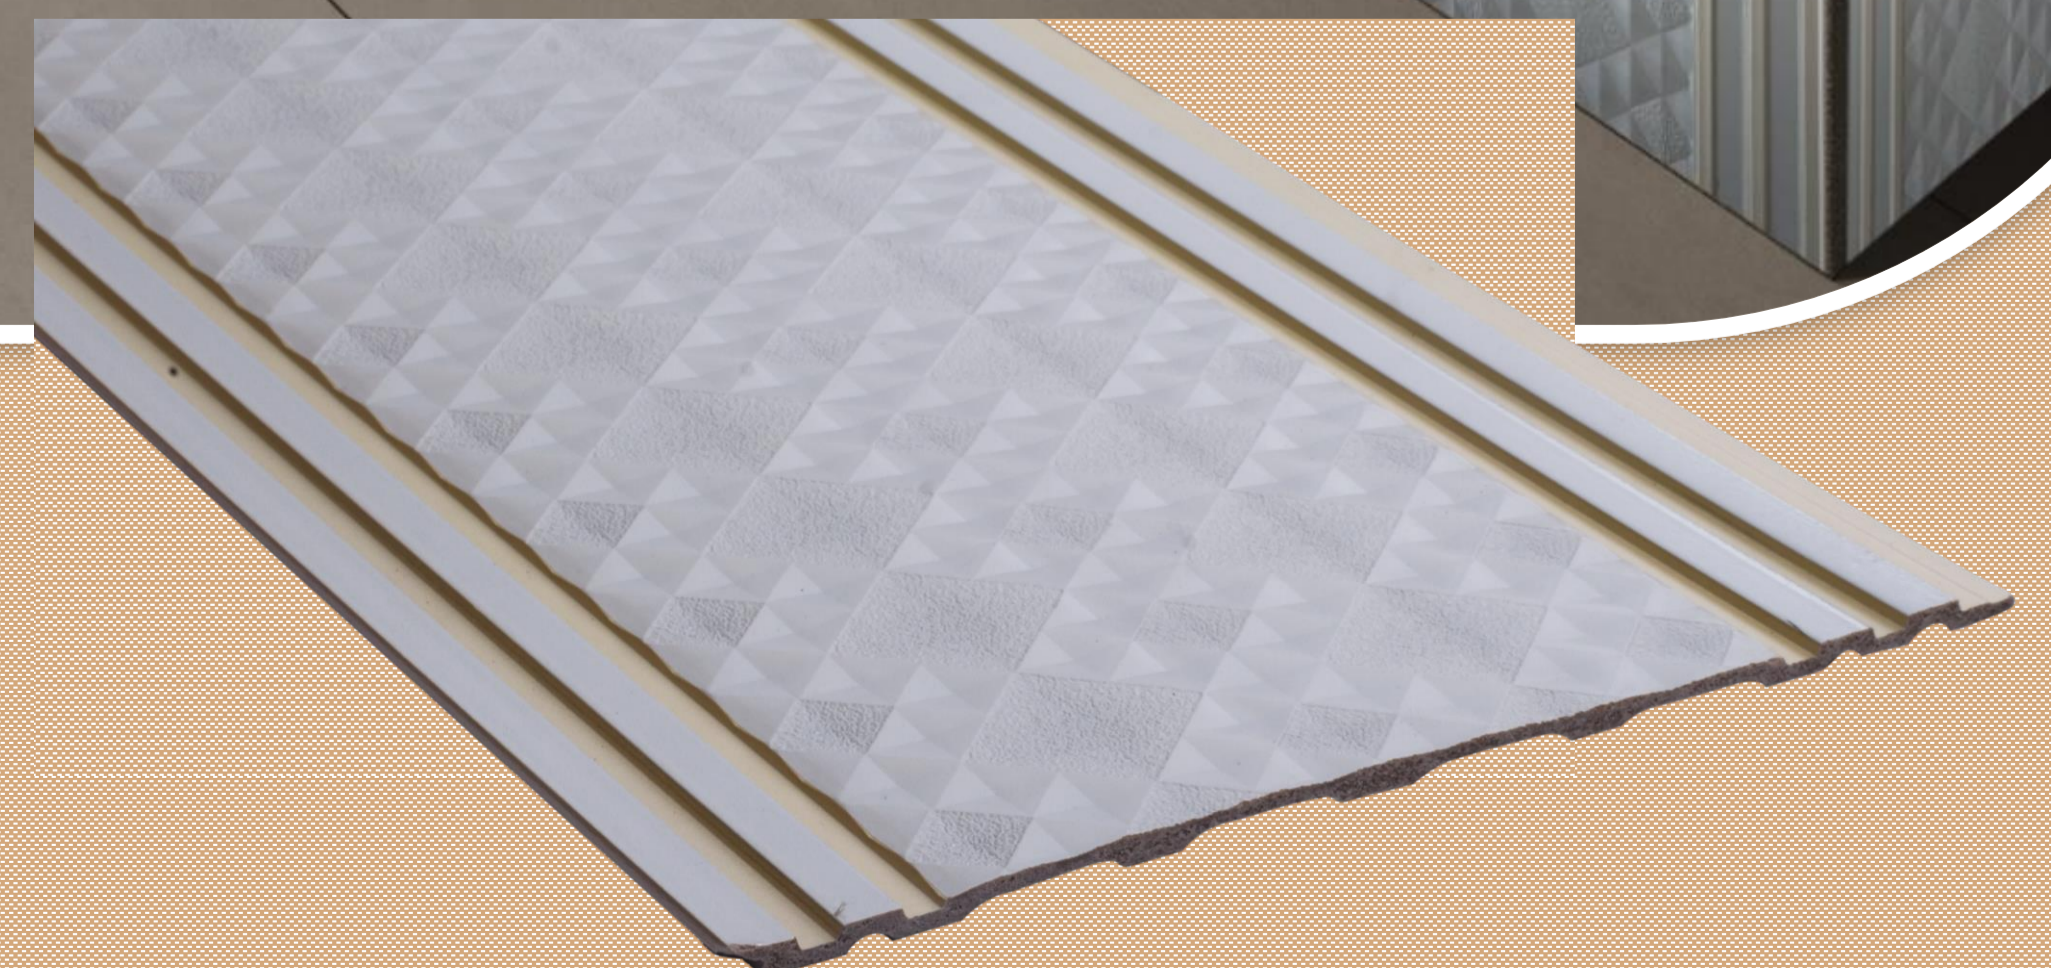

9
3
0
1

8 Ft X 1 Ft