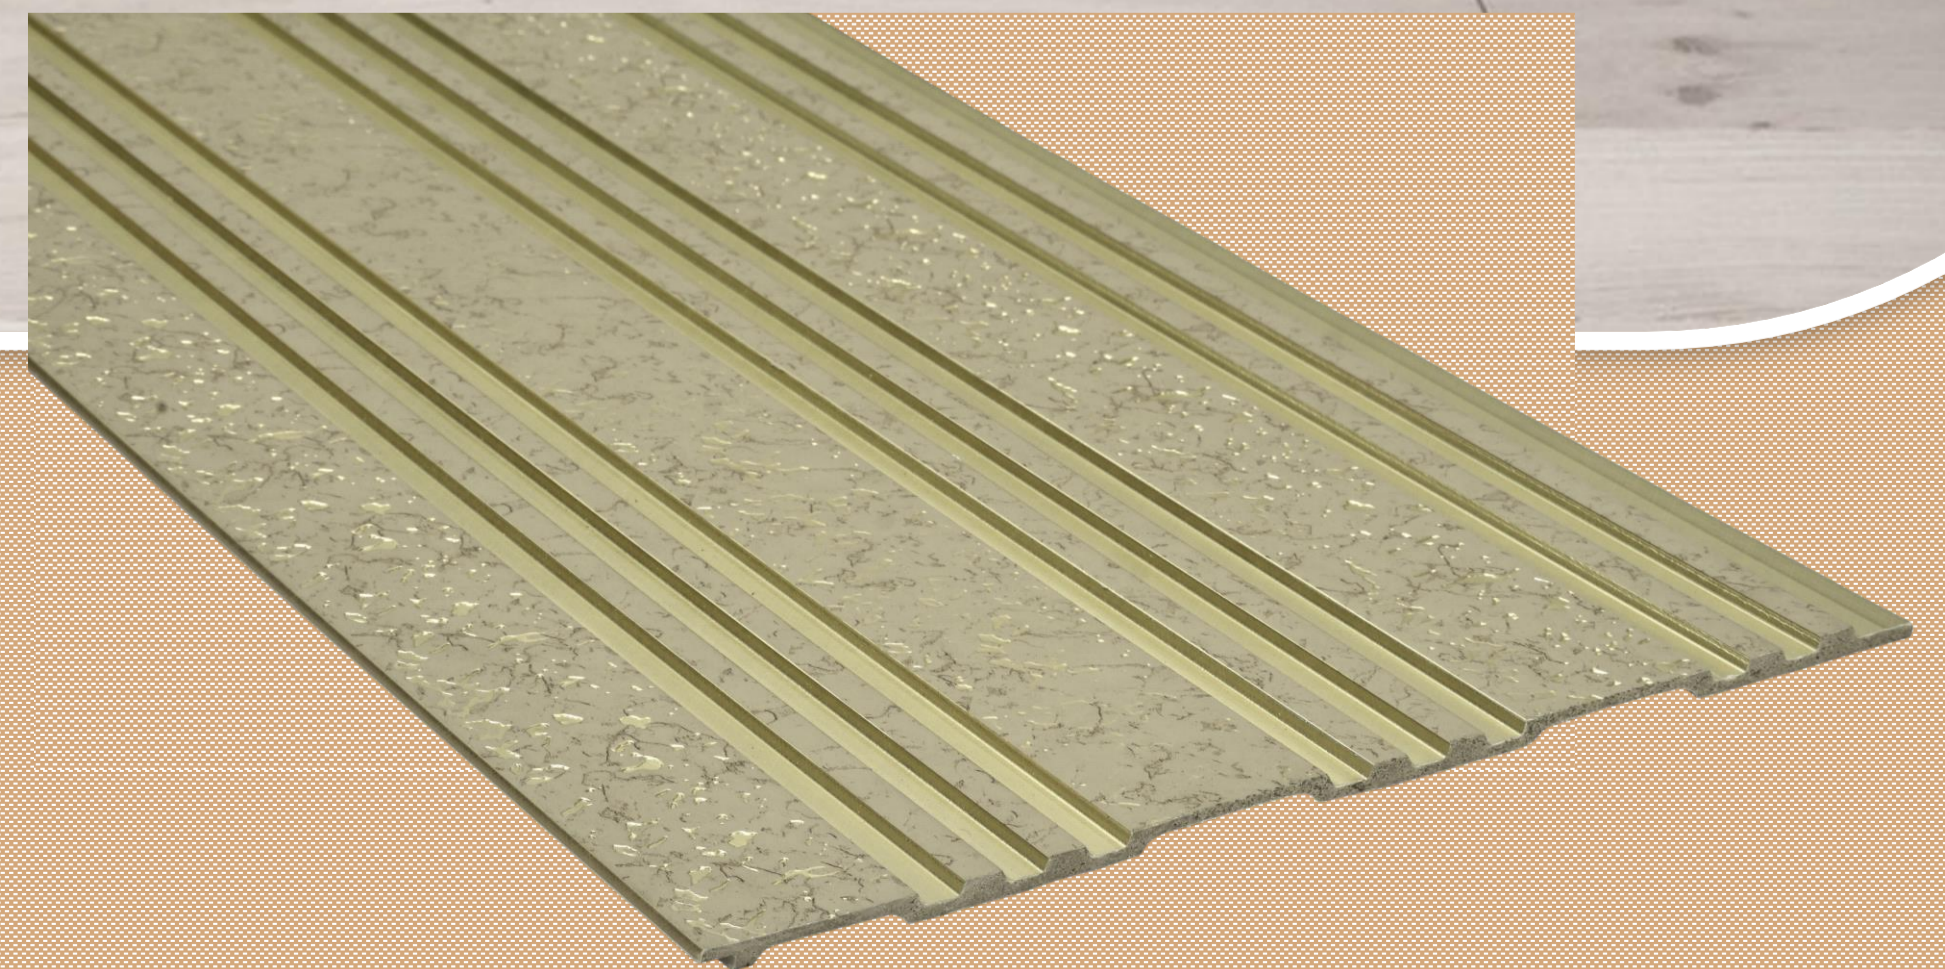

Wall Panelling Doors Wardrobes Ceiling

www.bombaydecoratives.com

DURO STYLE PREMIUM LOUVERS

9
7
0
5

8 Ft X 1 Ft

Wall Panelling Doors Wardrobes Ceiling

www.bombaydecoratives.com

DURO STYLE PREMIUM LOUVERS