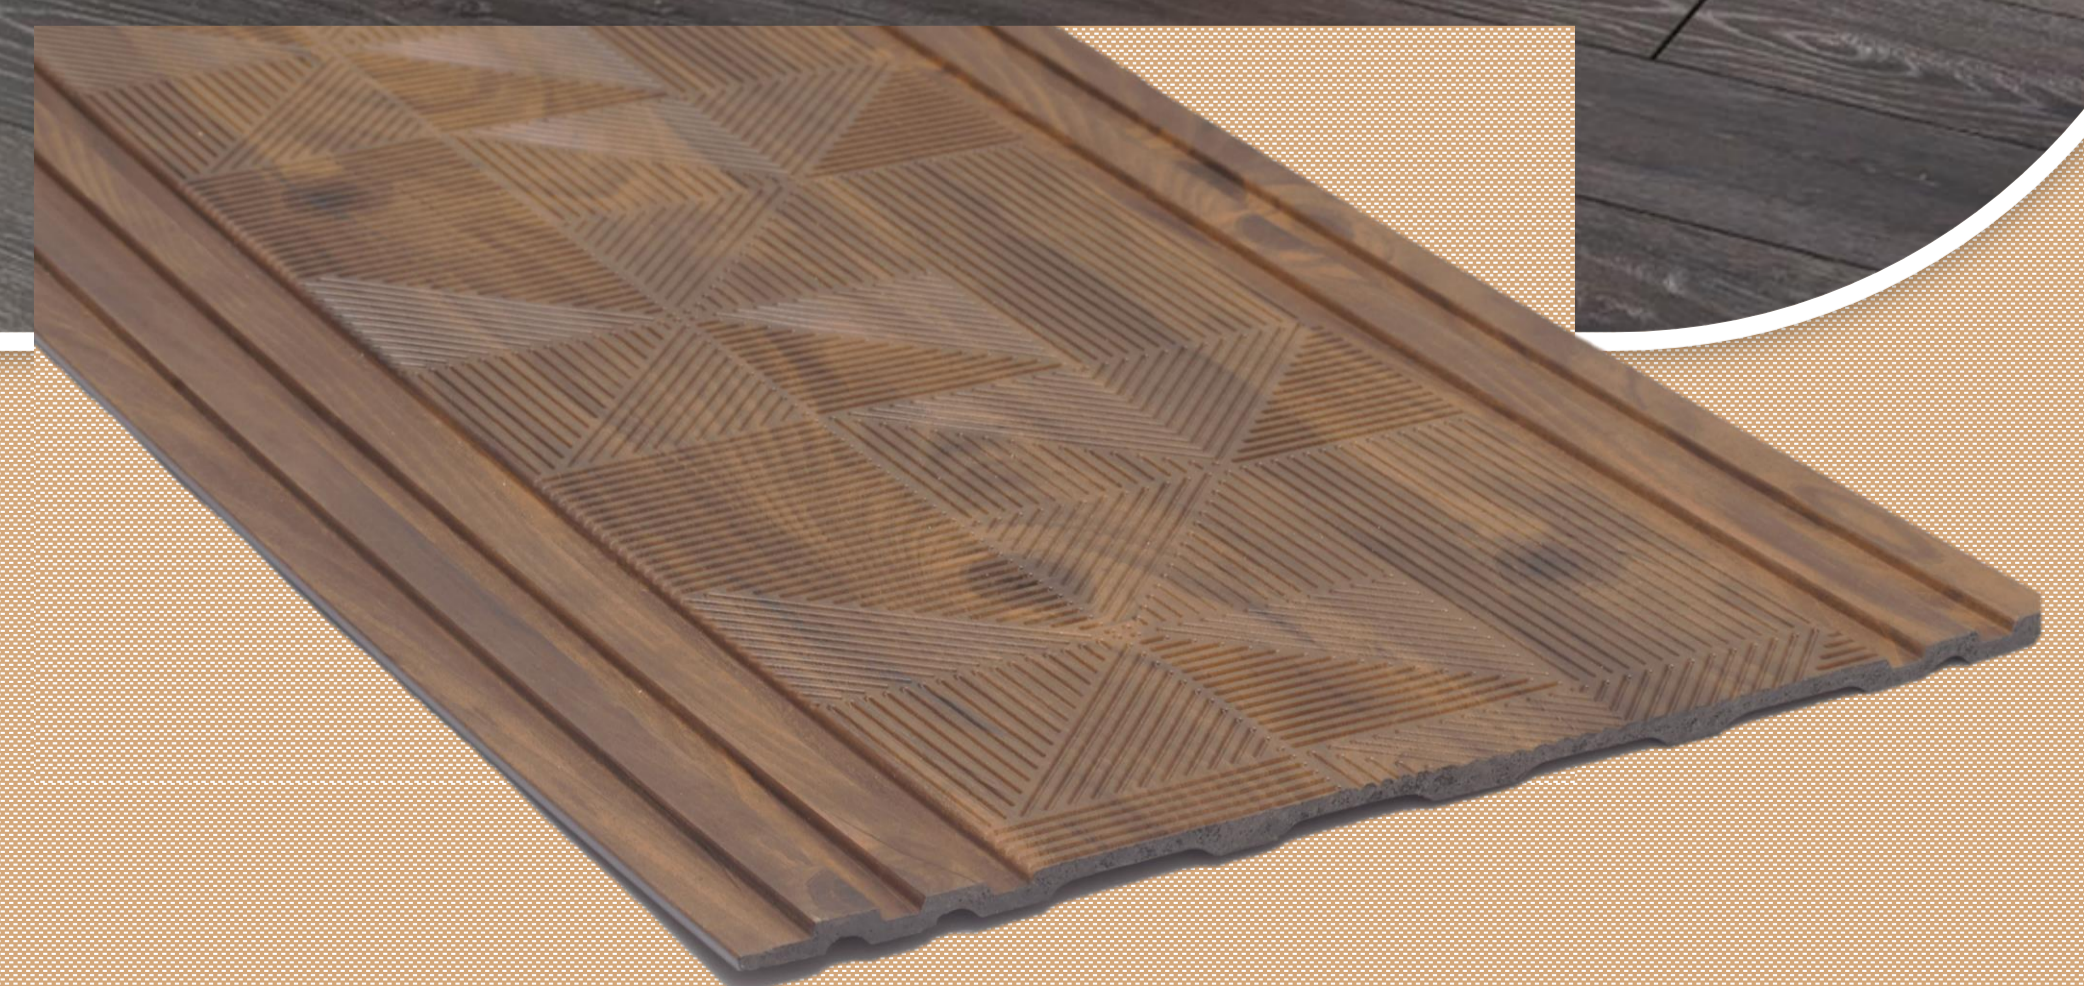

Wall Panelling Doors Wardrobes Ceiling

www.bombaydecoratives.com