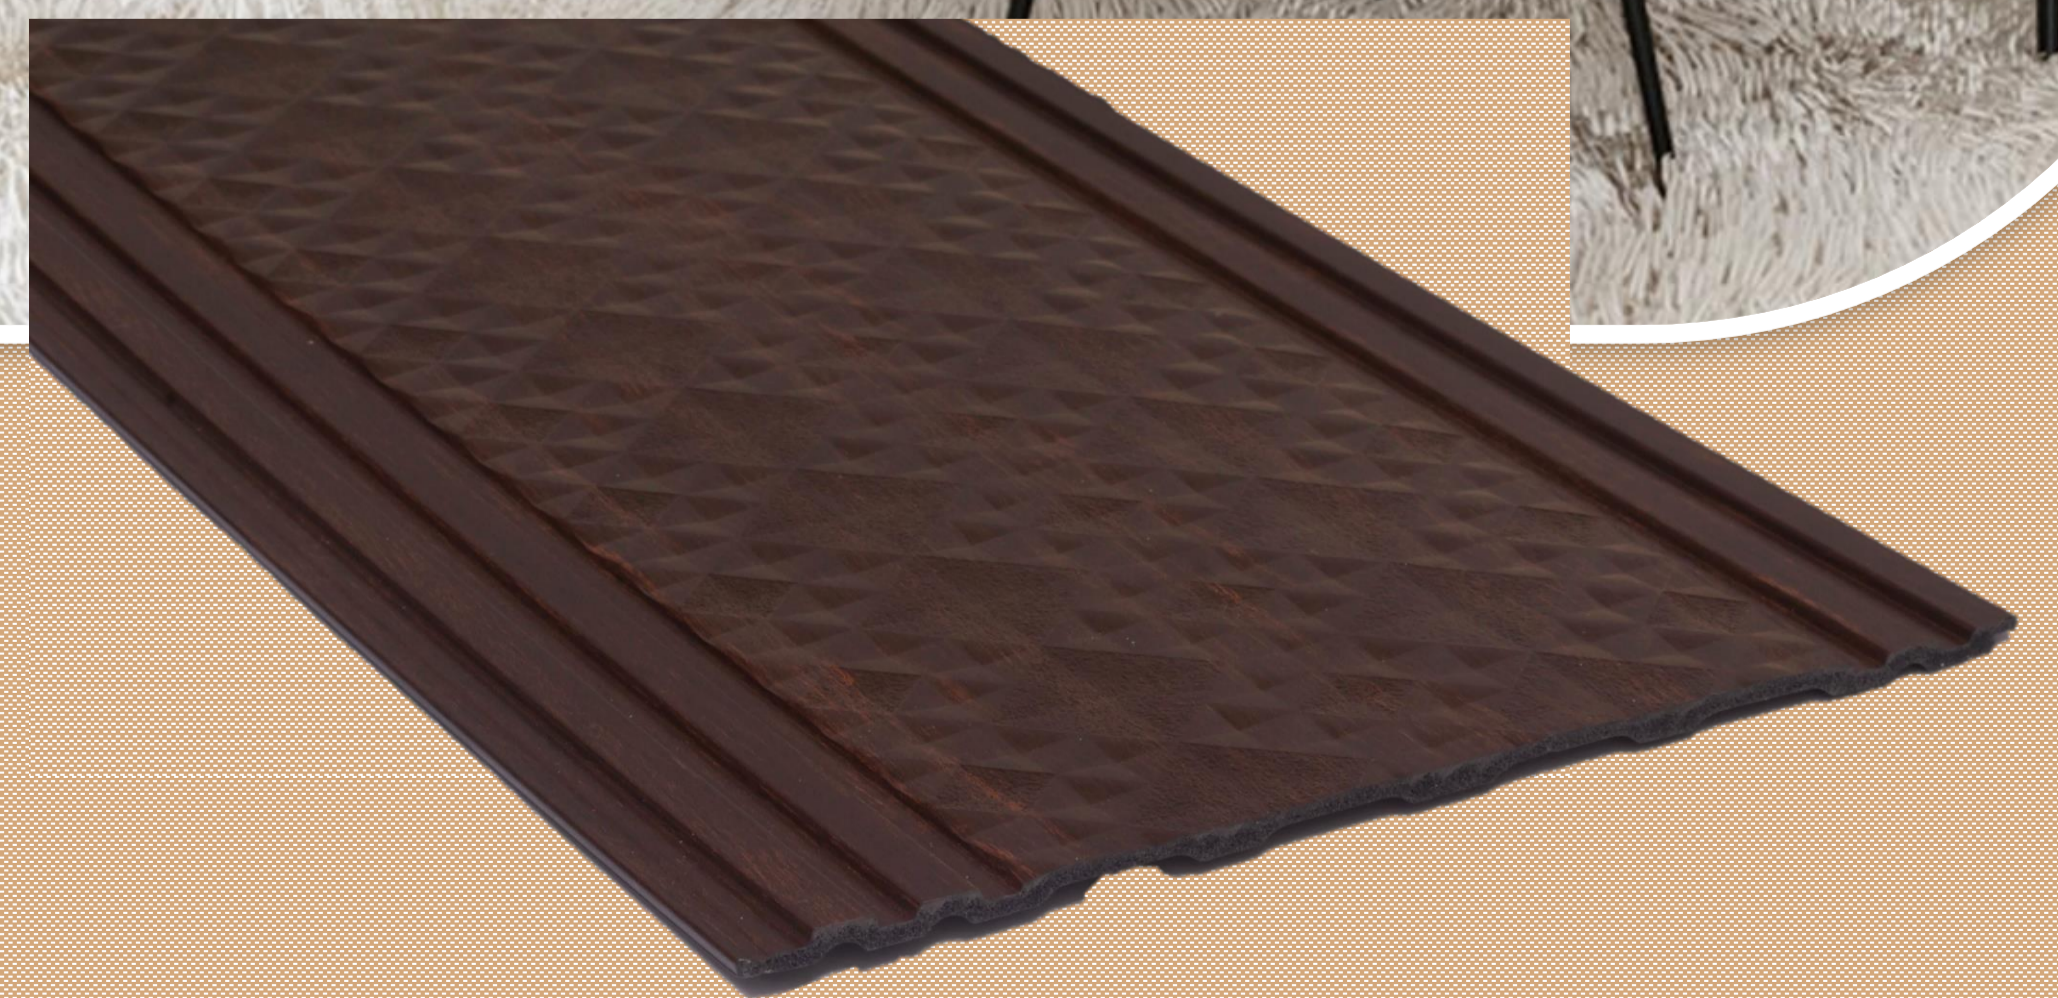

9
3
0
5

8 Ft X 1 Ft