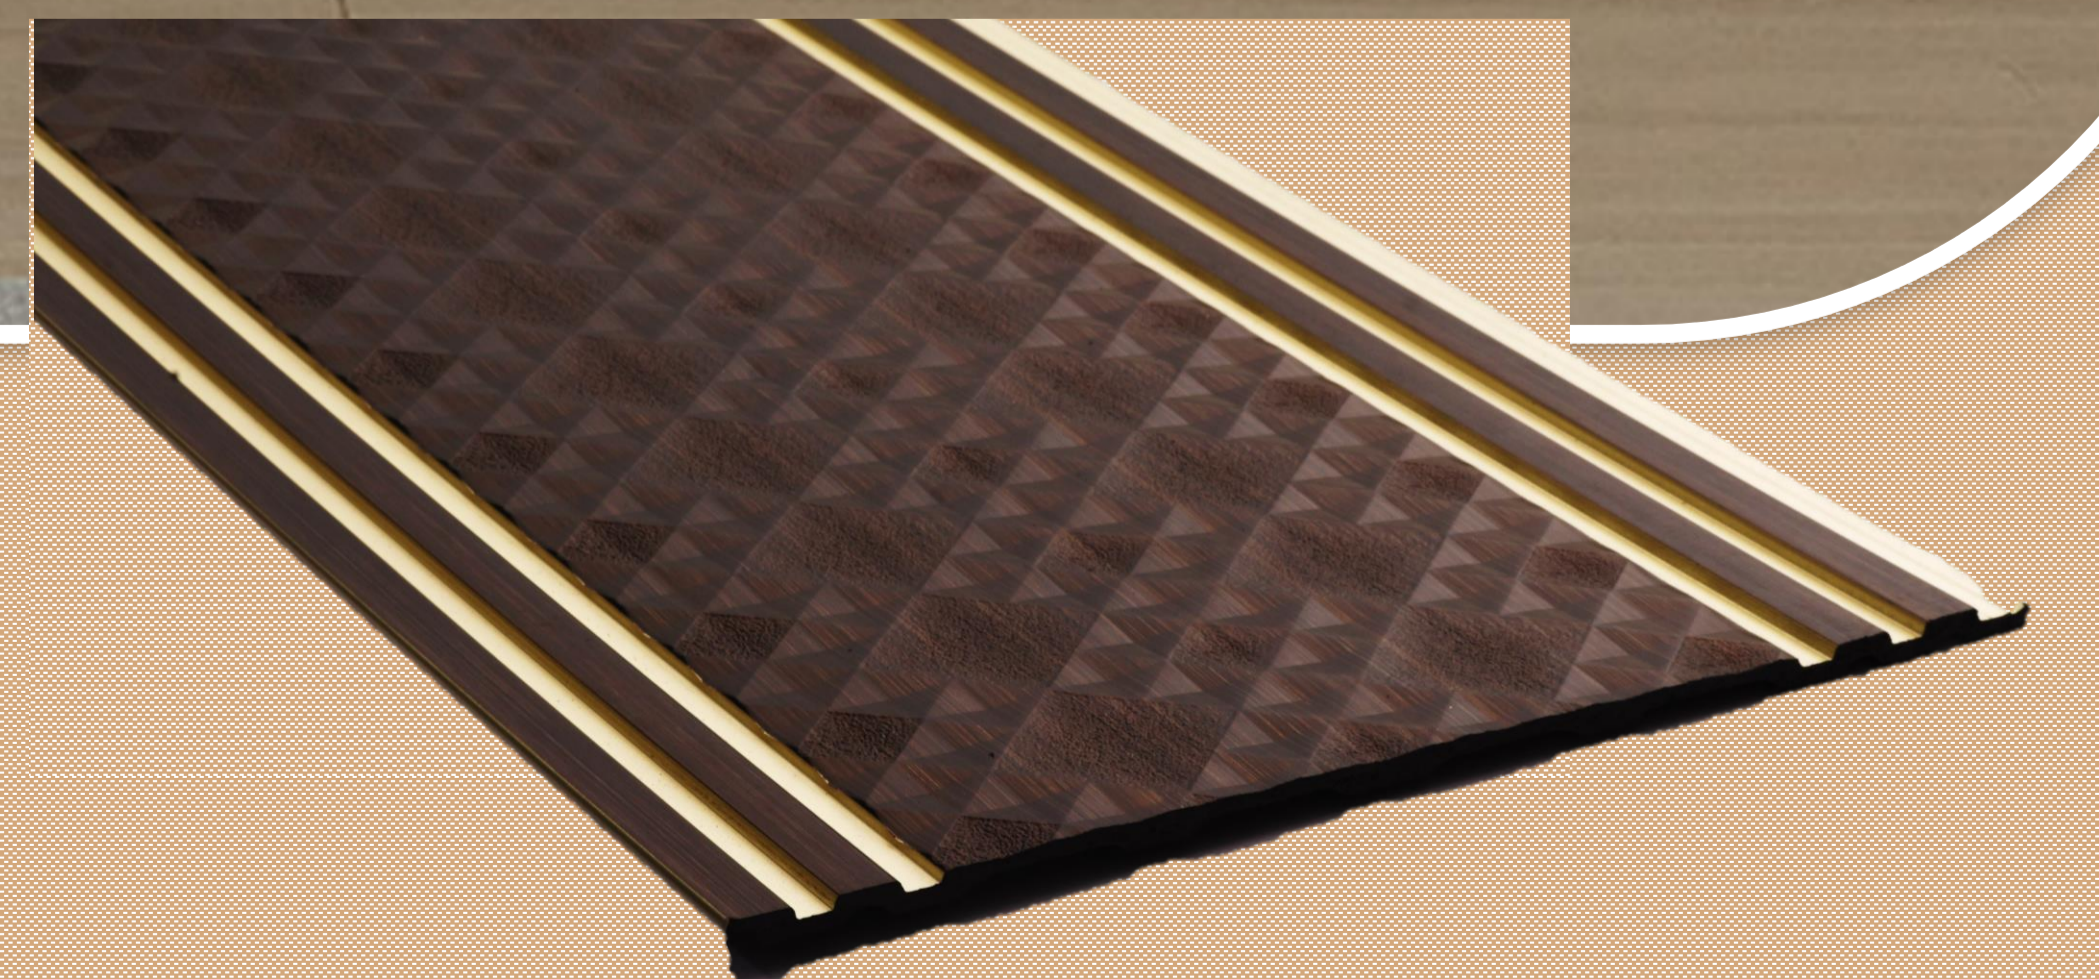

Wall Panelling Doors Wardrobes Ceiling

www.bombaydecoratives.com