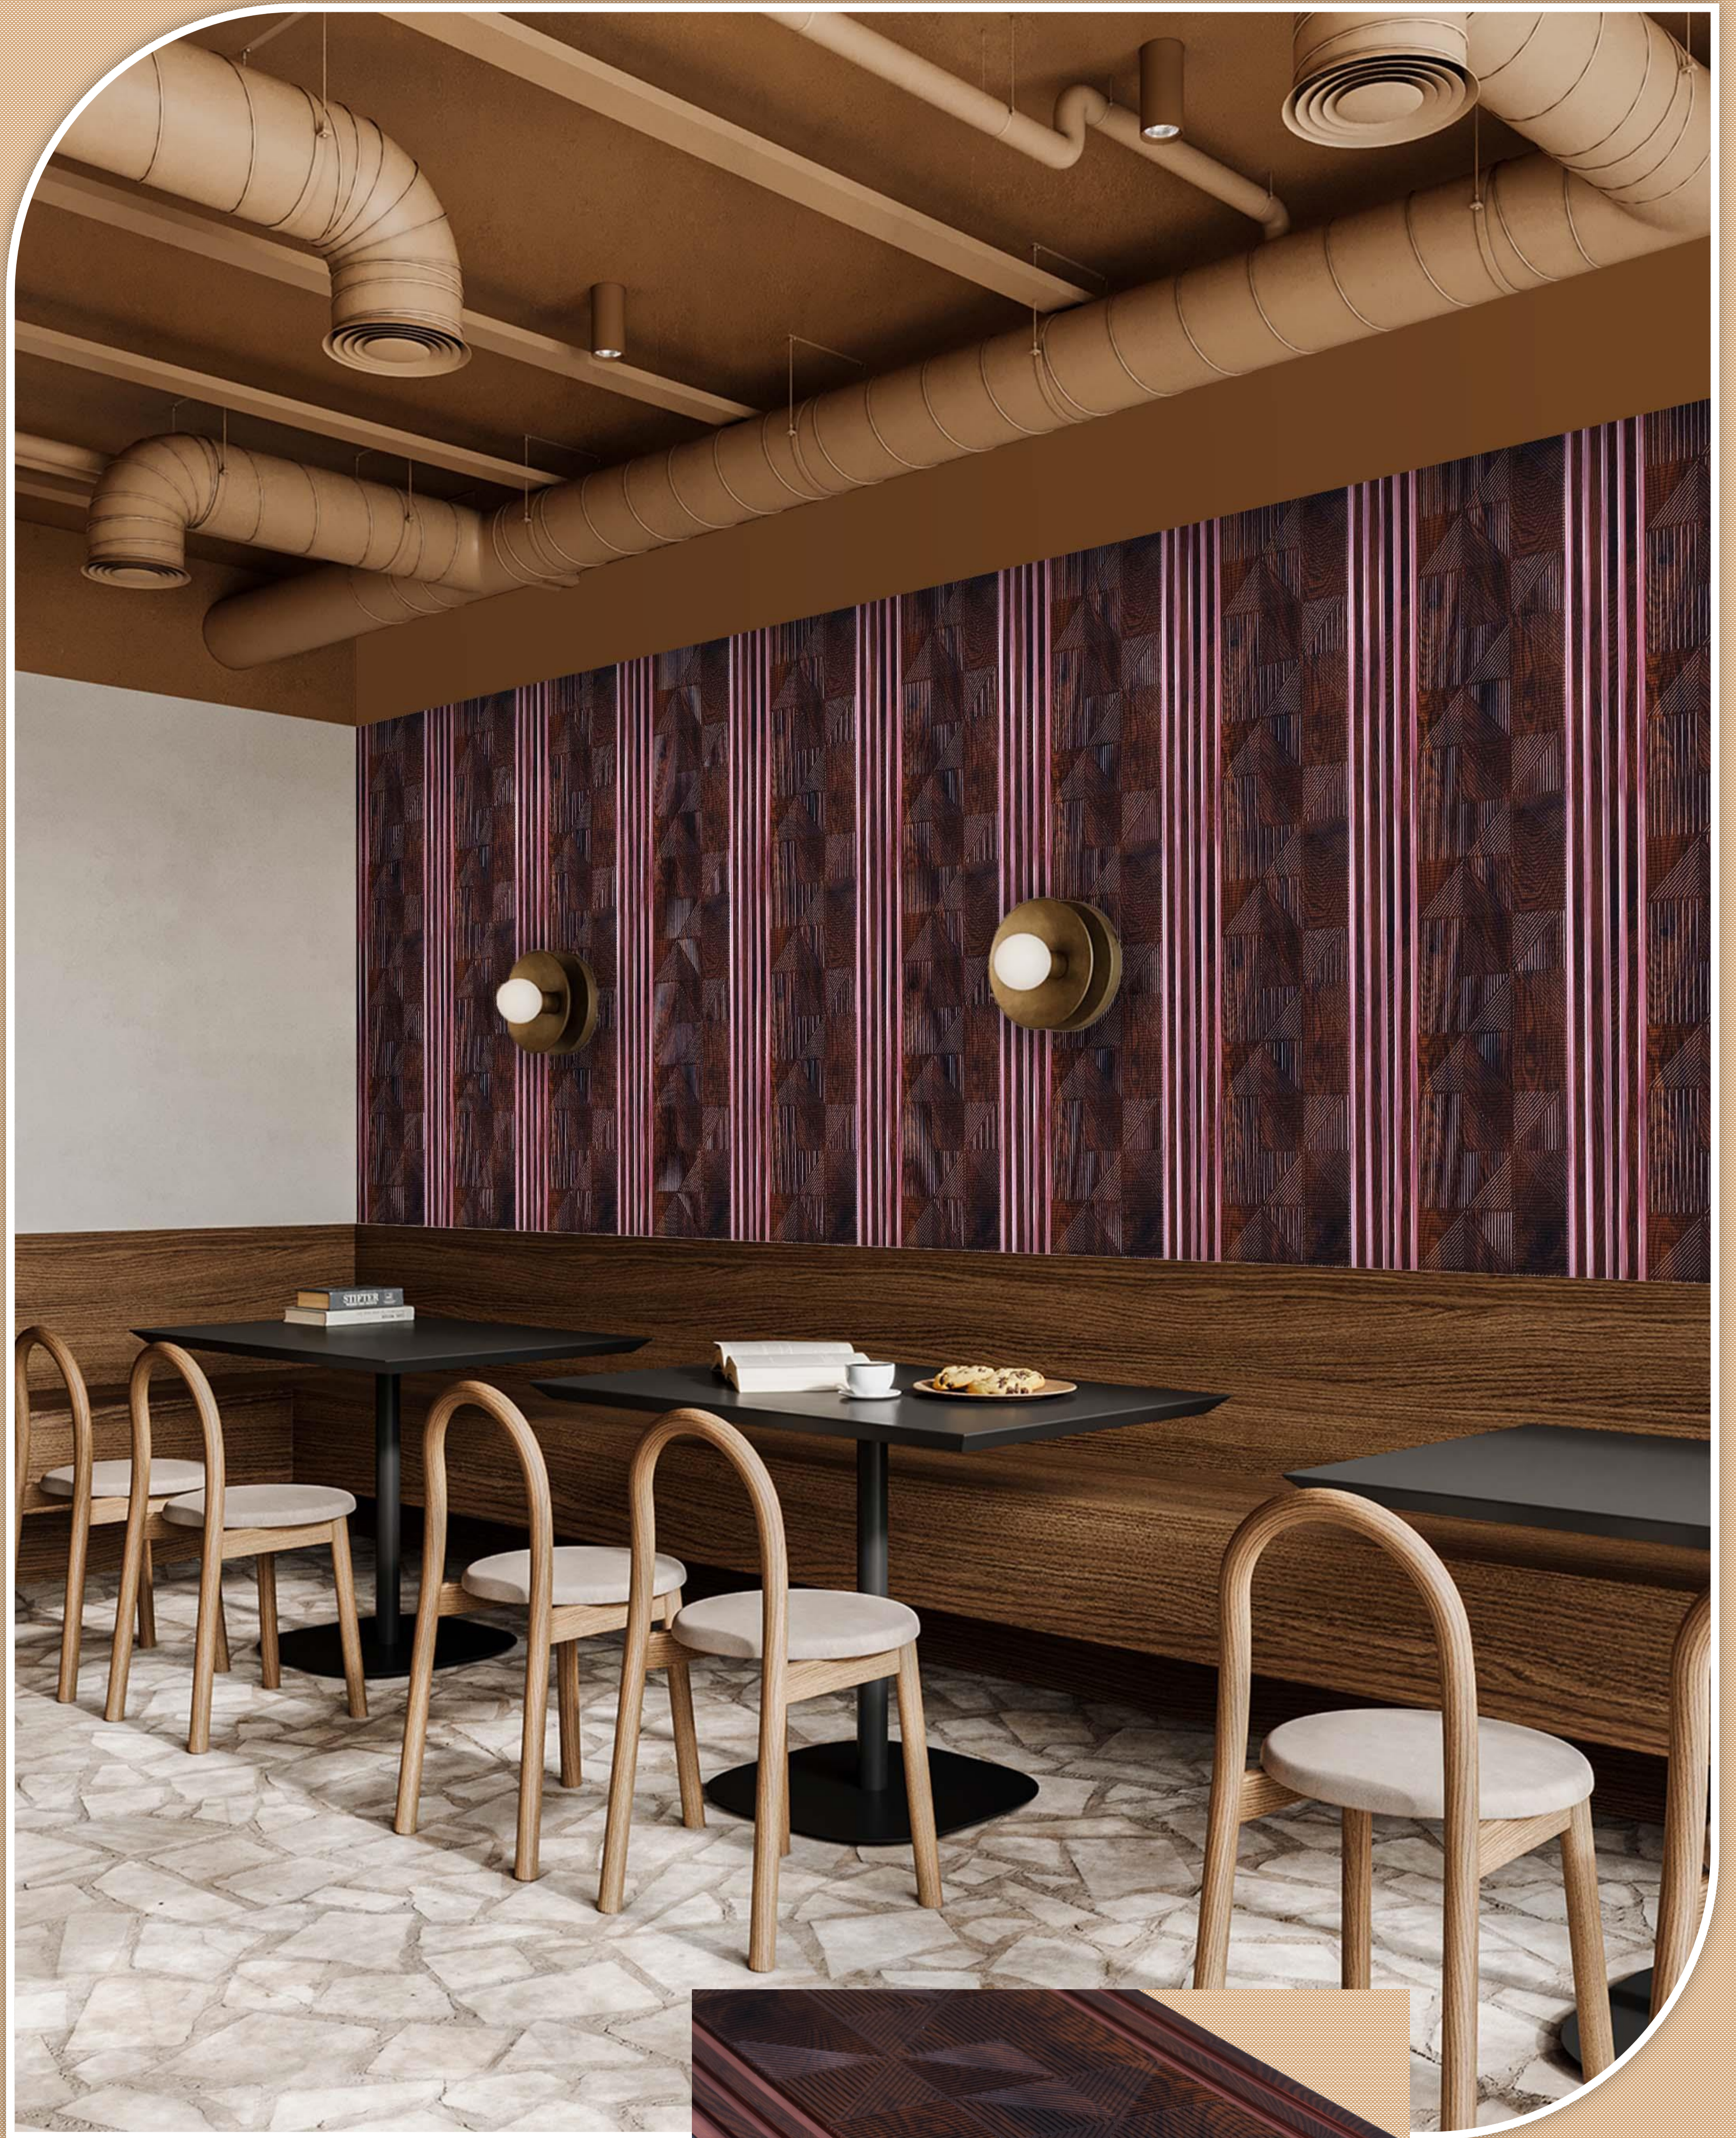

DURO STYLE PREMIUM LOUVERS

9
2
0
6

8 Ft X 1 Ft