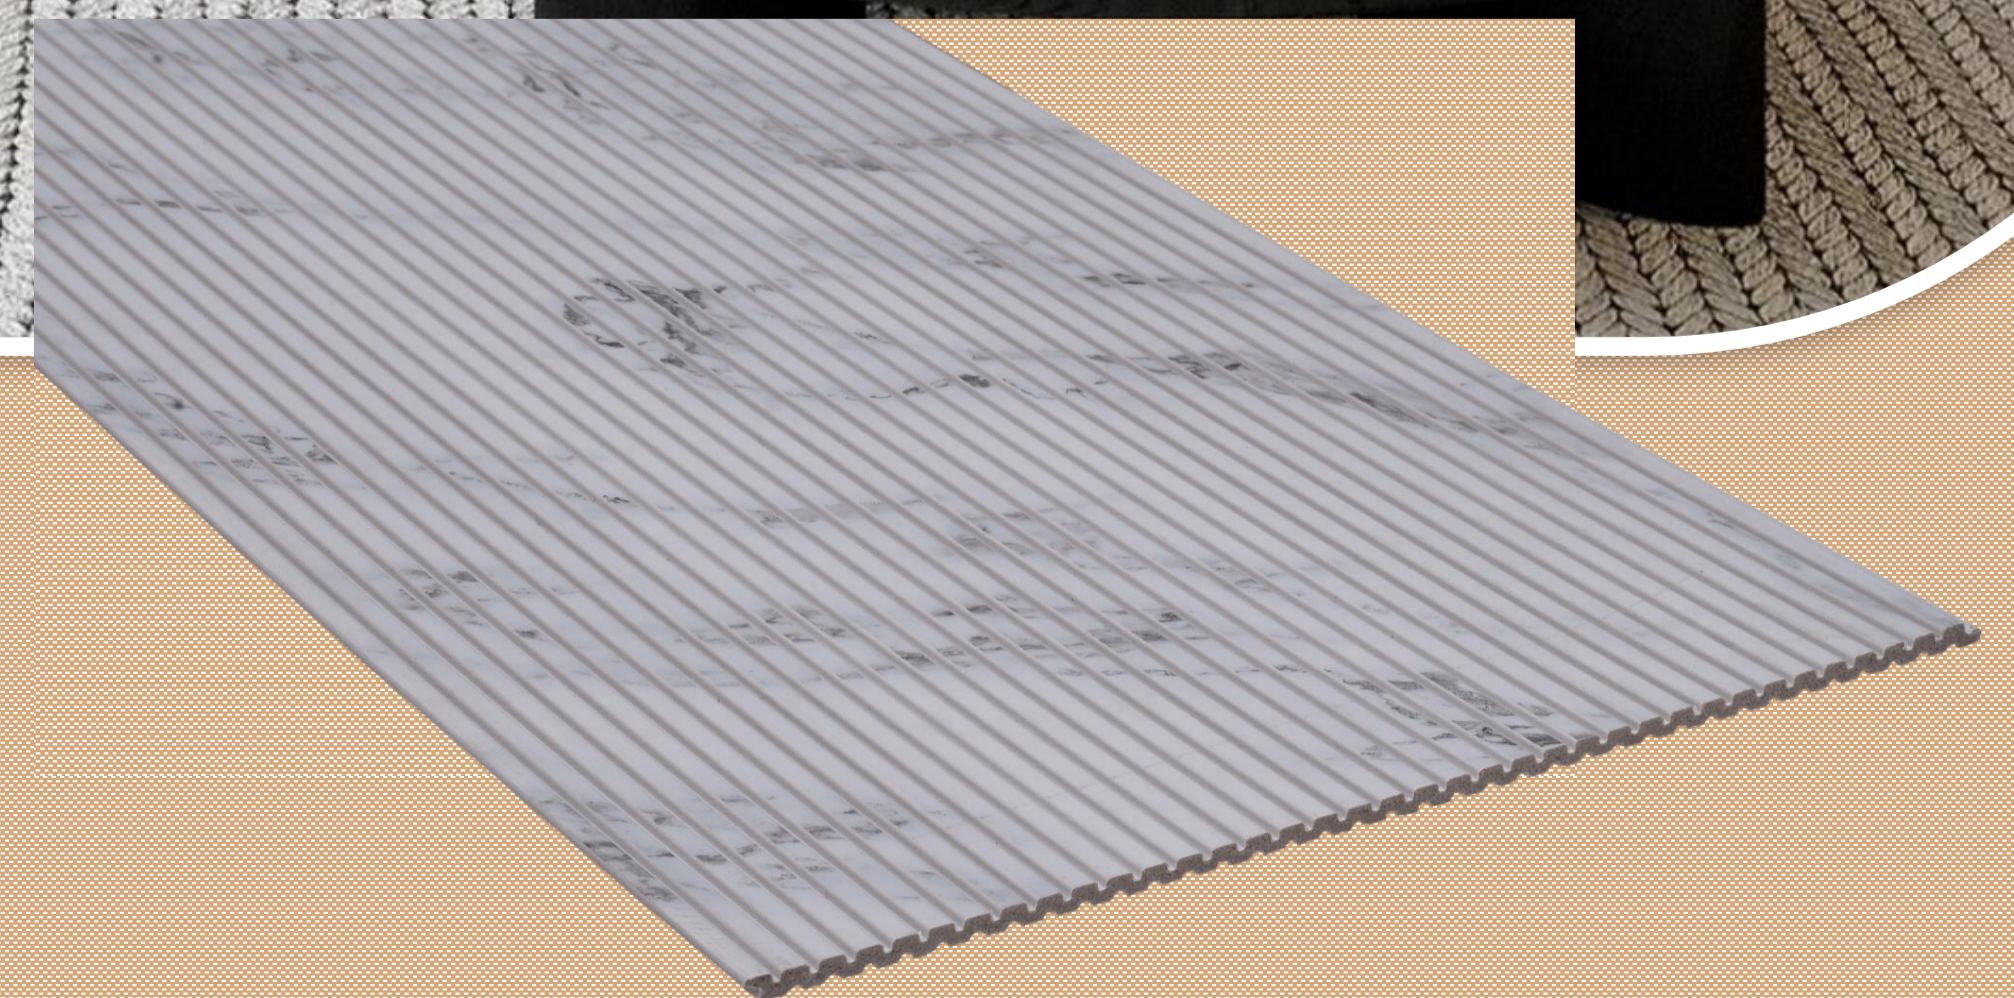

Wall Panelling Doors Wardrobes Ceiling

www.bombaydecoratives.com