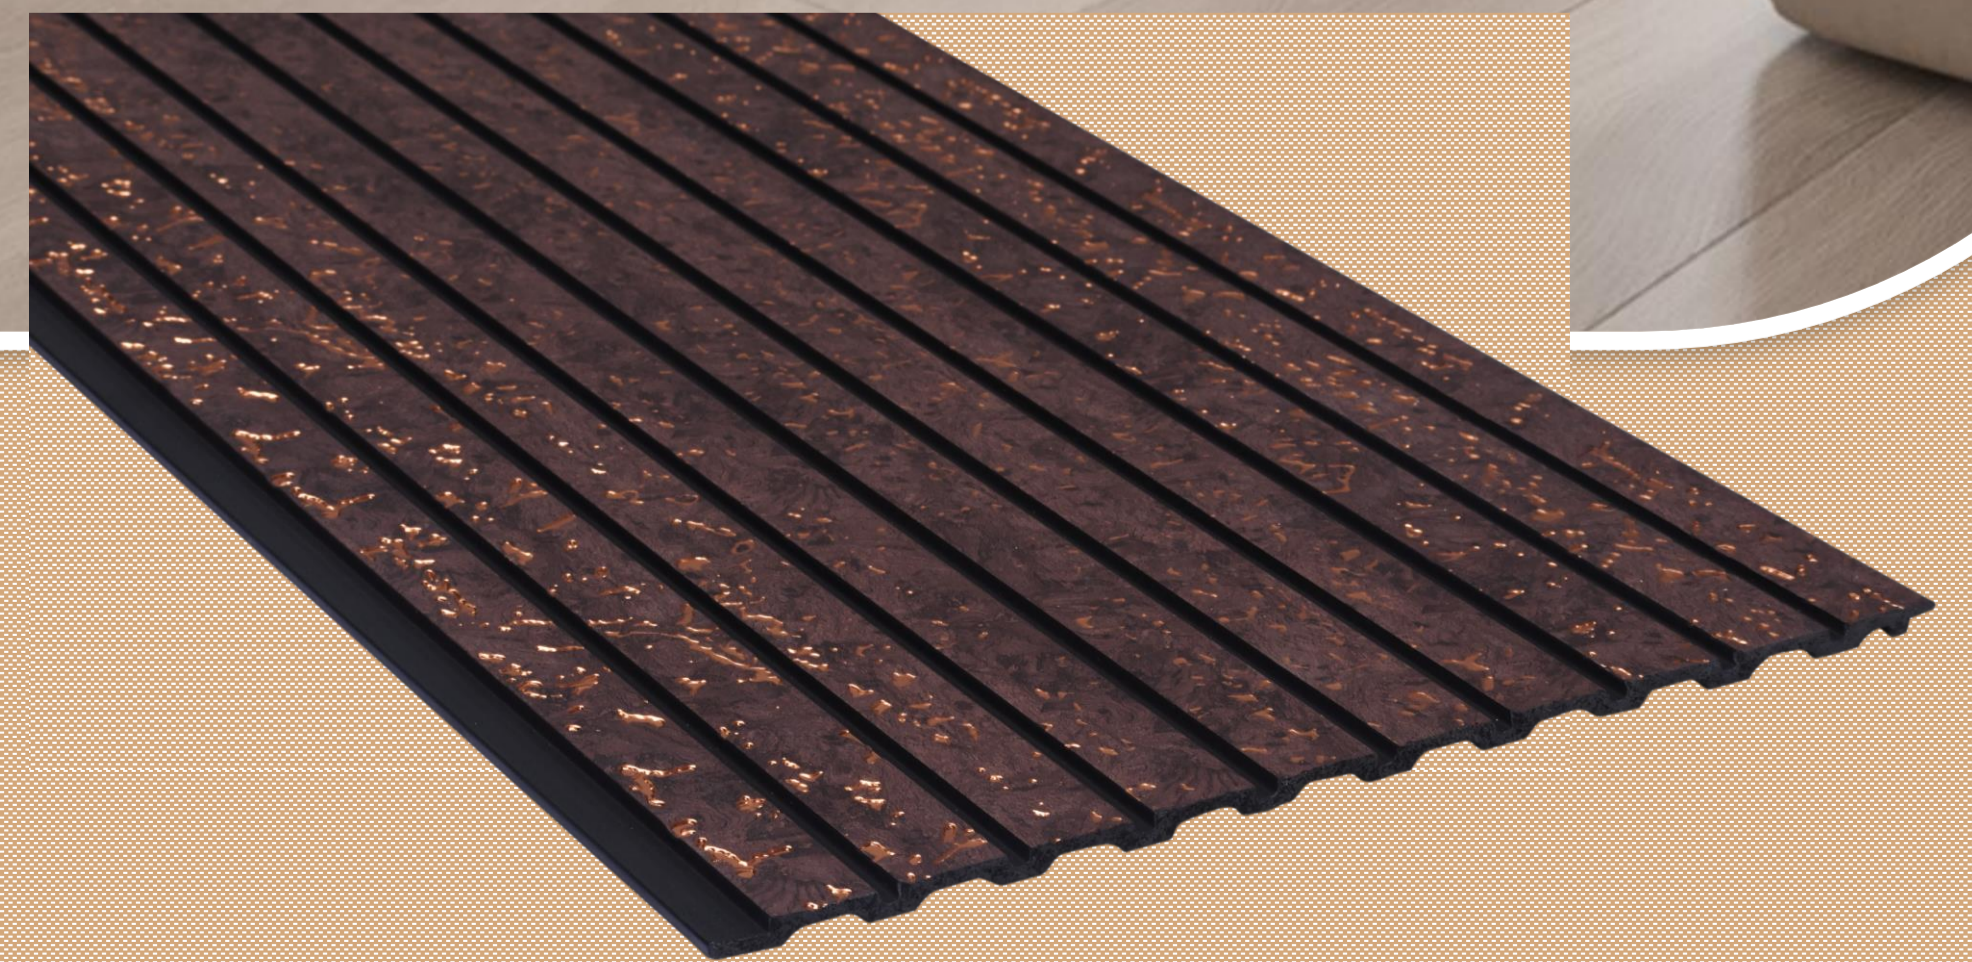

Wall Panelling Doors Wardrobes Ceiling

www.bombaydecoratives.com