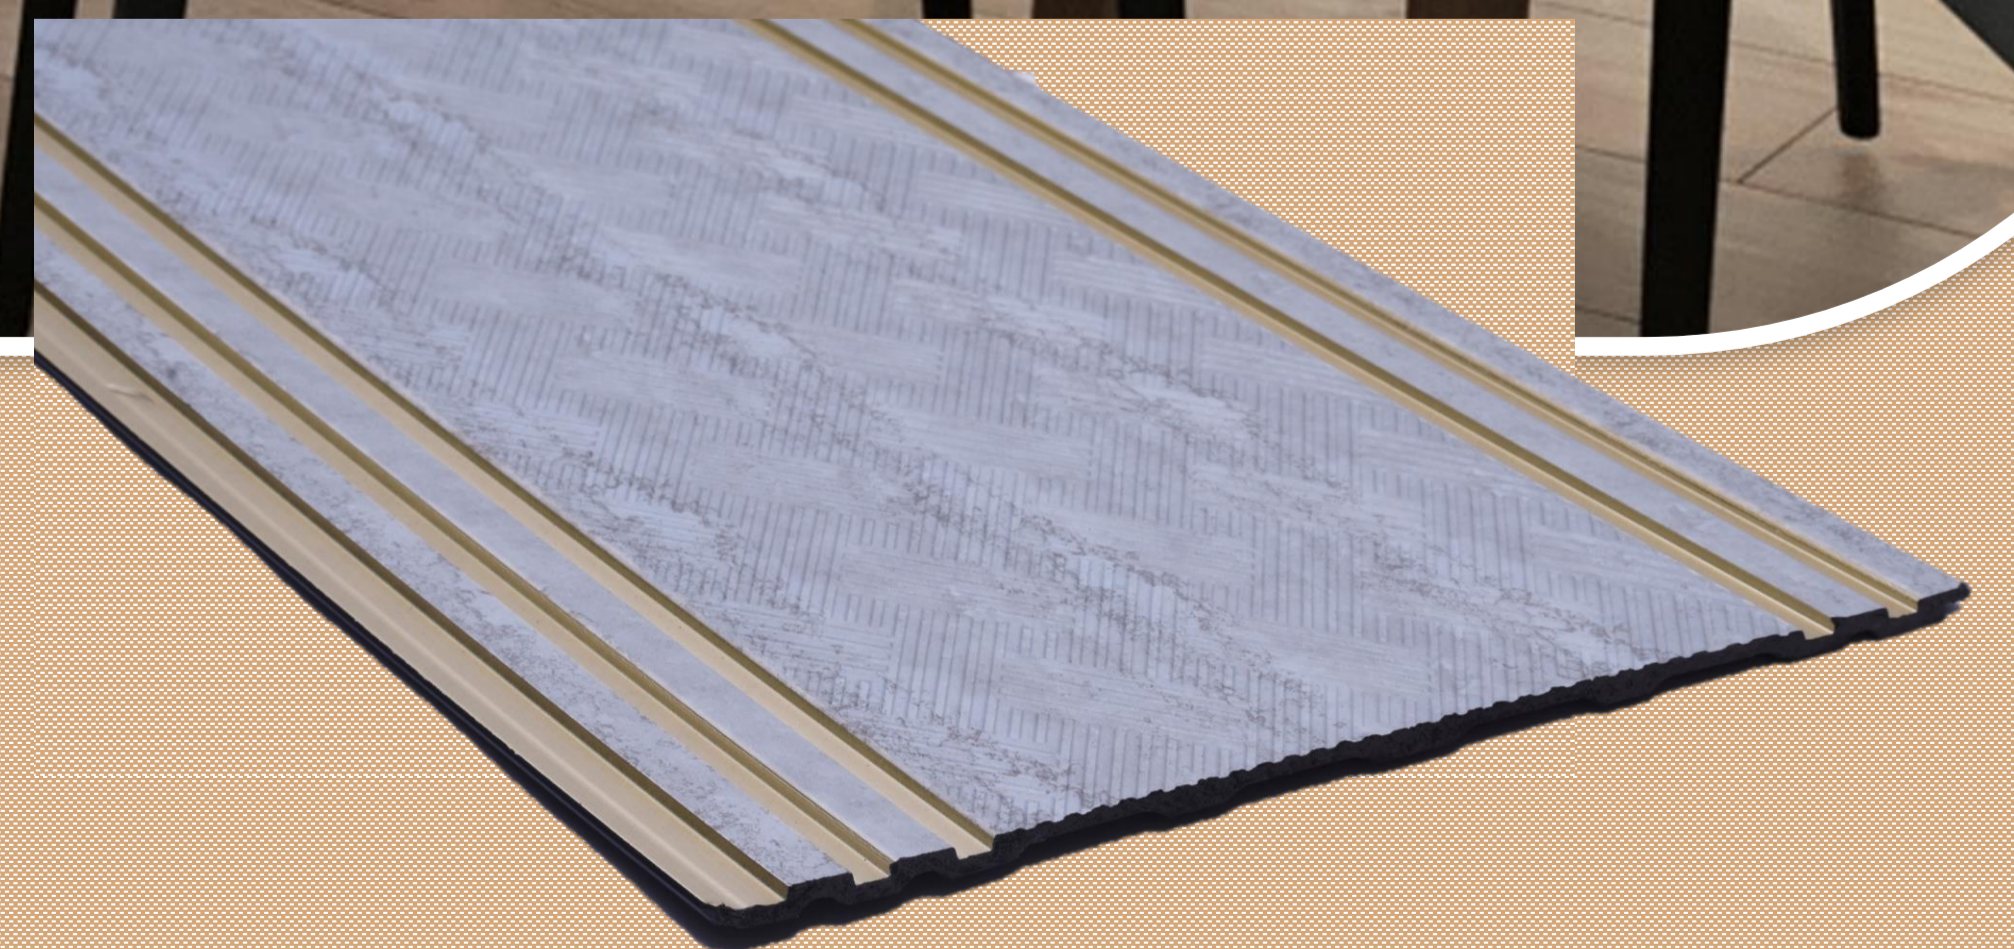

8 Ft X 1 Ft

Wall Panelling Doors Wardrobes Ceiling

www.bombaydecoratives.com

DURO STYLE PREMIUM LOUVERS

9
5
0
5

8 Ft X 1 Ft

Wall Panelling Doors Wardrobes Ceiling

www.bombaydecoratives.com