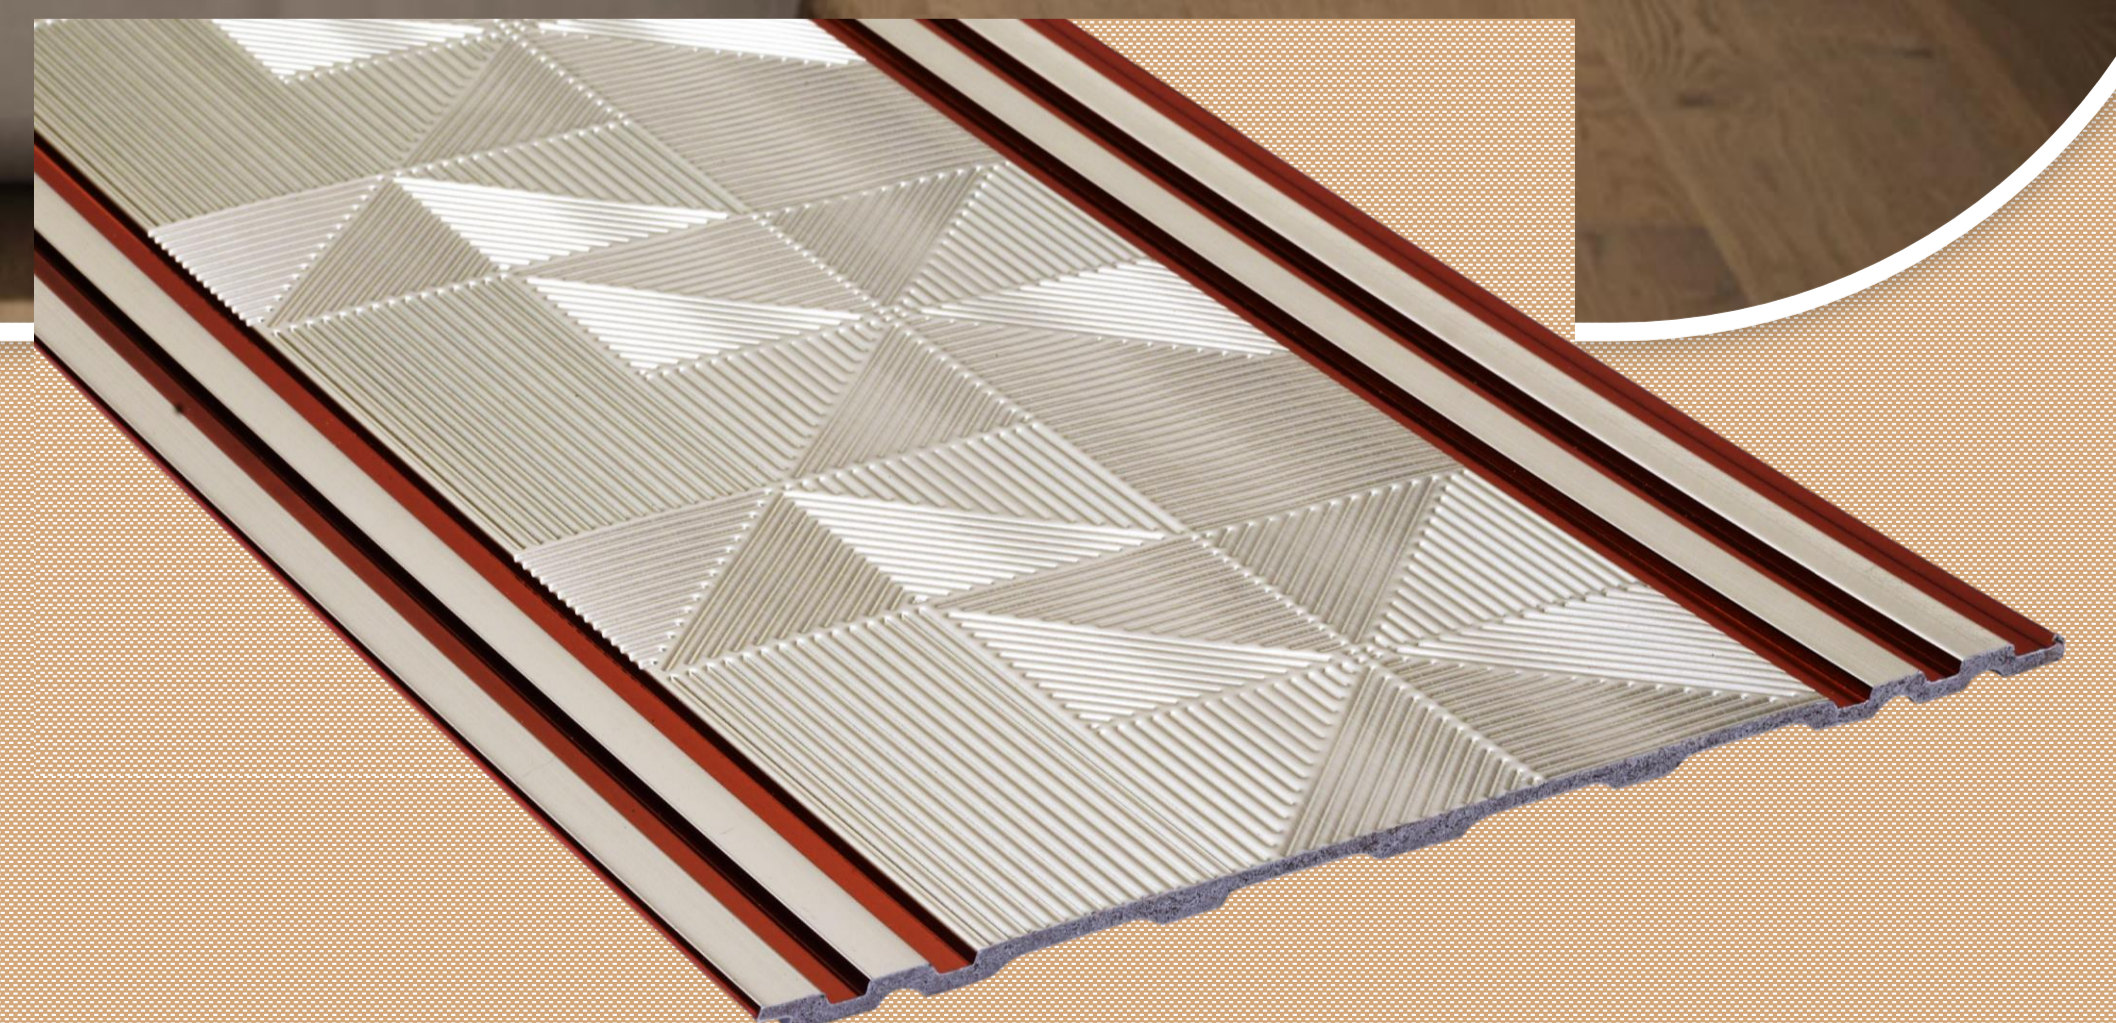

9
2
0
2

8 Ft X 1 Ft

Wall Panelling Doors Wardrobes Ceiling

www.bombaydecoratives.com

DURO STYLE PREMIUM LOUVERS

9
2
0
3

8 Ft X 1 Ft

Wall Panelling Doors Wardrobes Ceiling