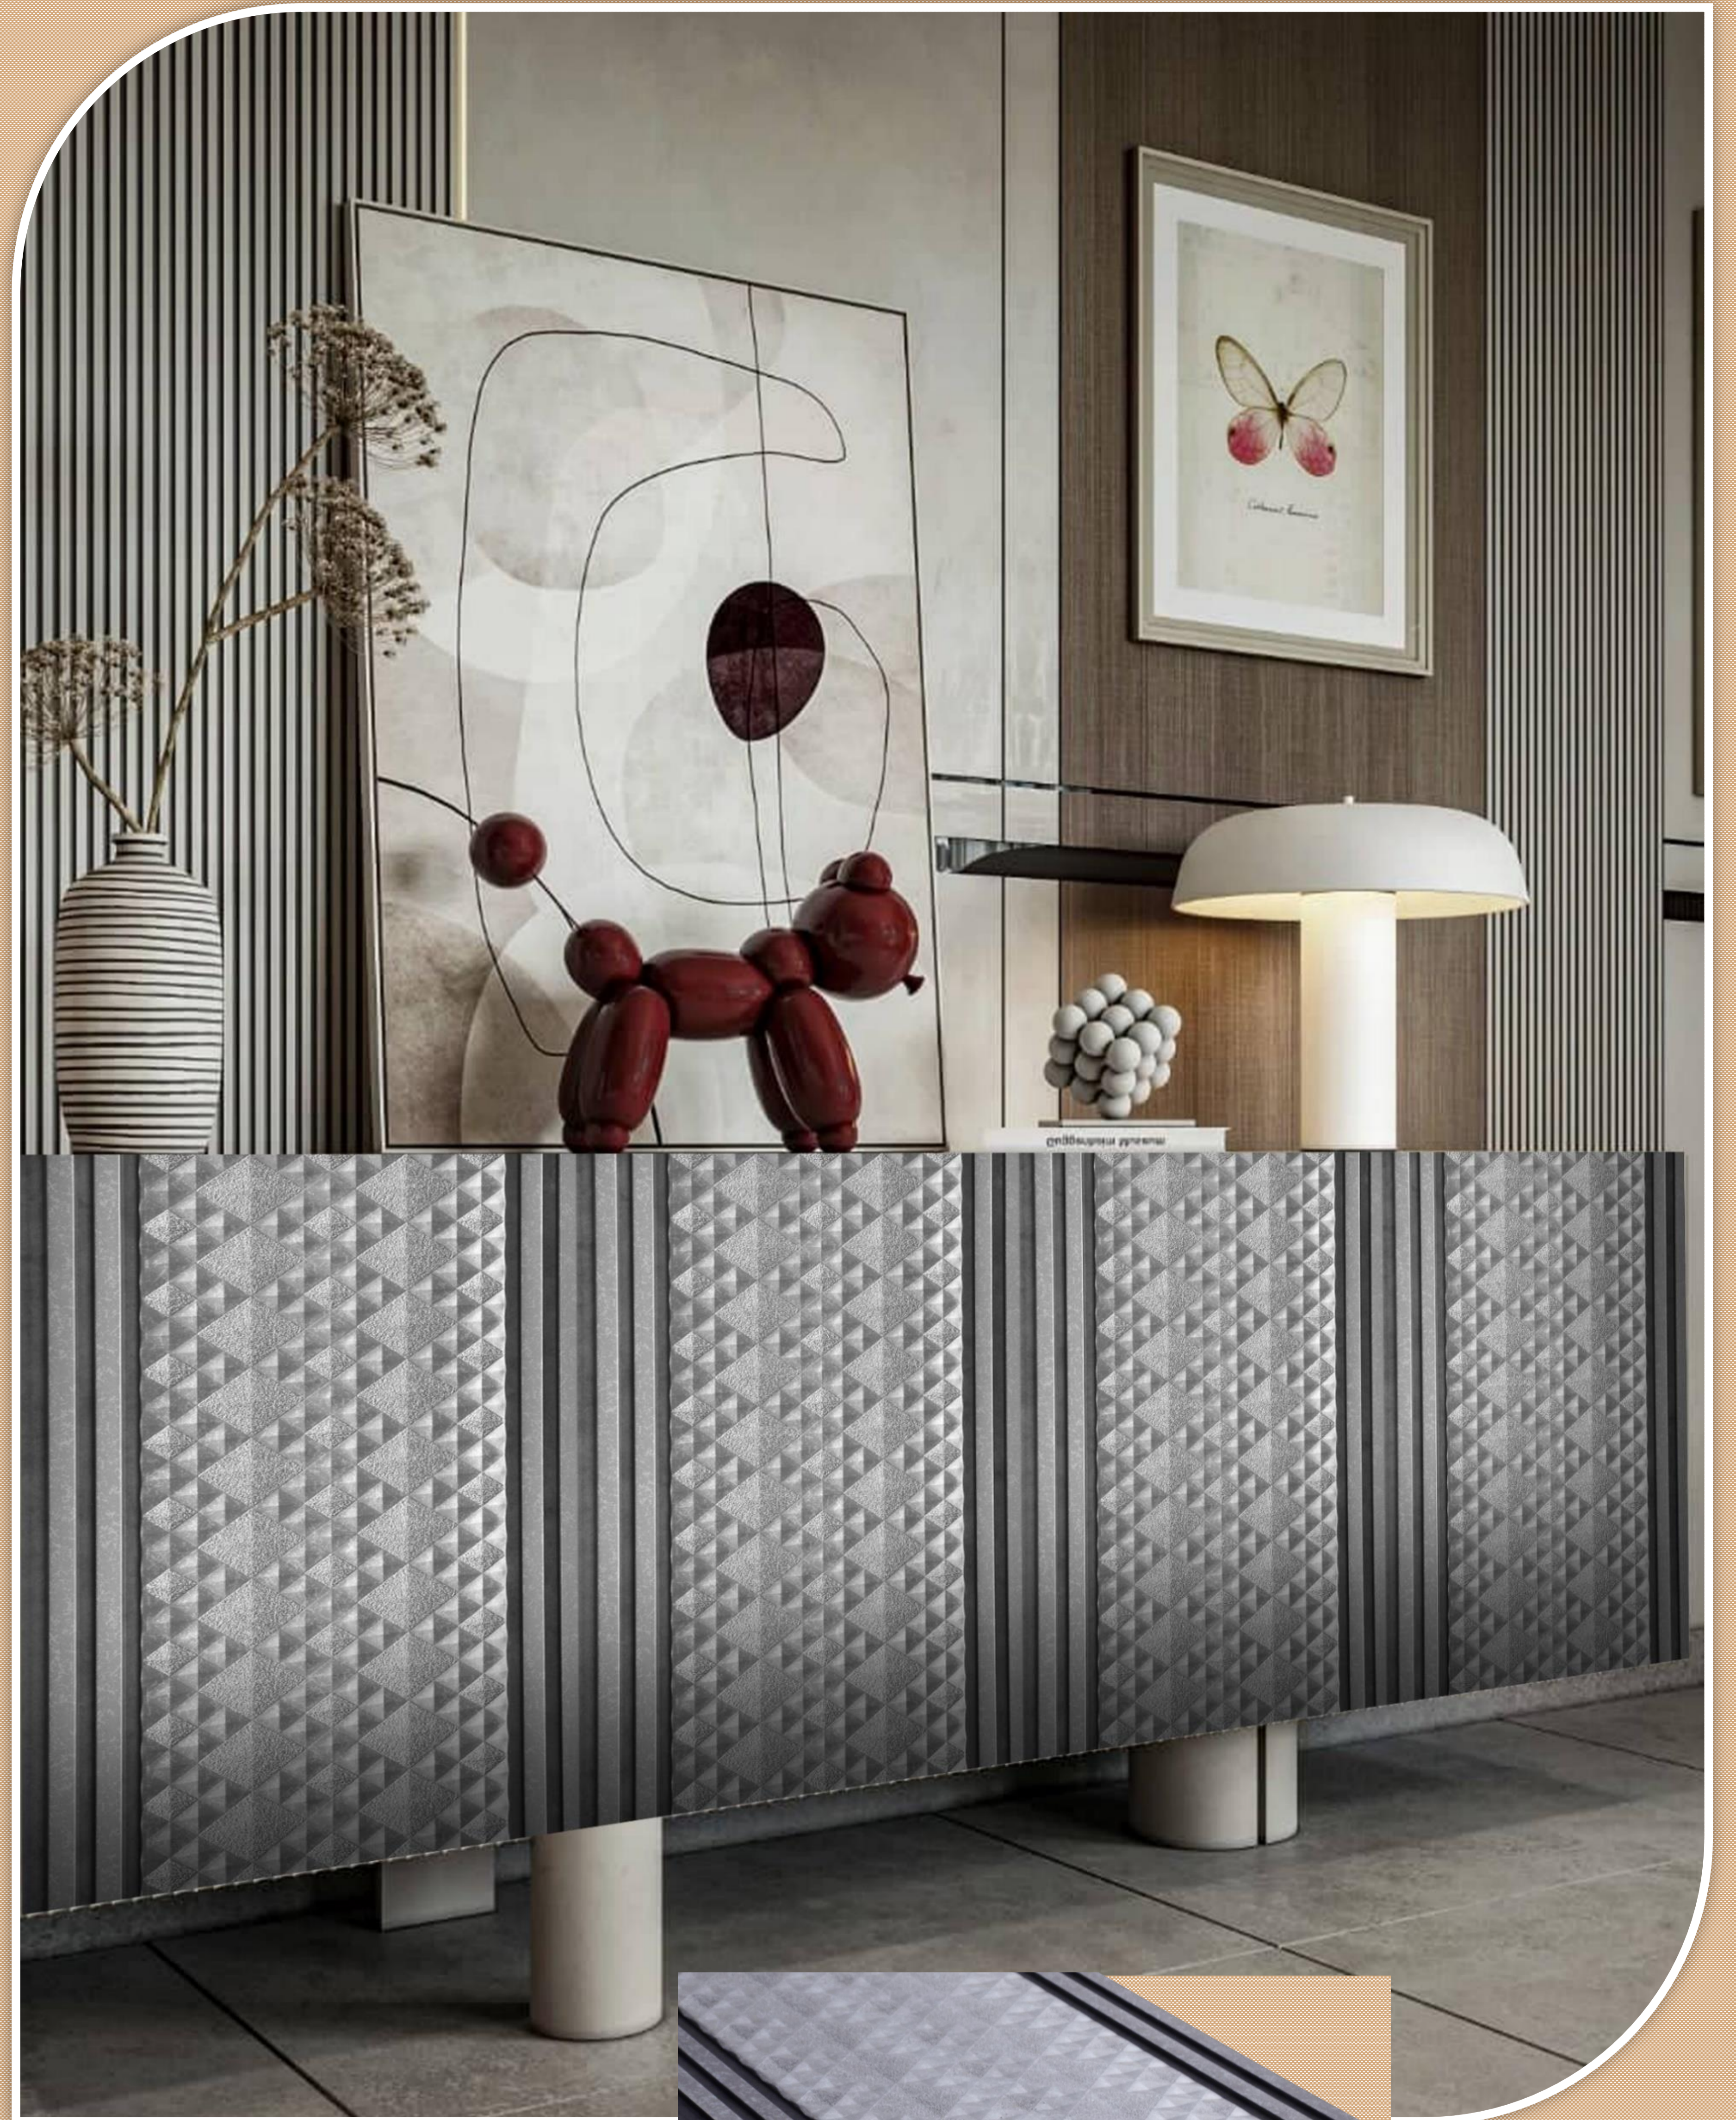

9
3
0
3

8 Ft X 1 Ft

Wall Panelling Doors Wardrobes Ceiling

www.bombaydecoratives.com

DURO STYLE PREMIUM LOUVERS

9
3
0
4

8 Ft X 1 Ft

Wall Panelling Doors Wardrobes Ceiling