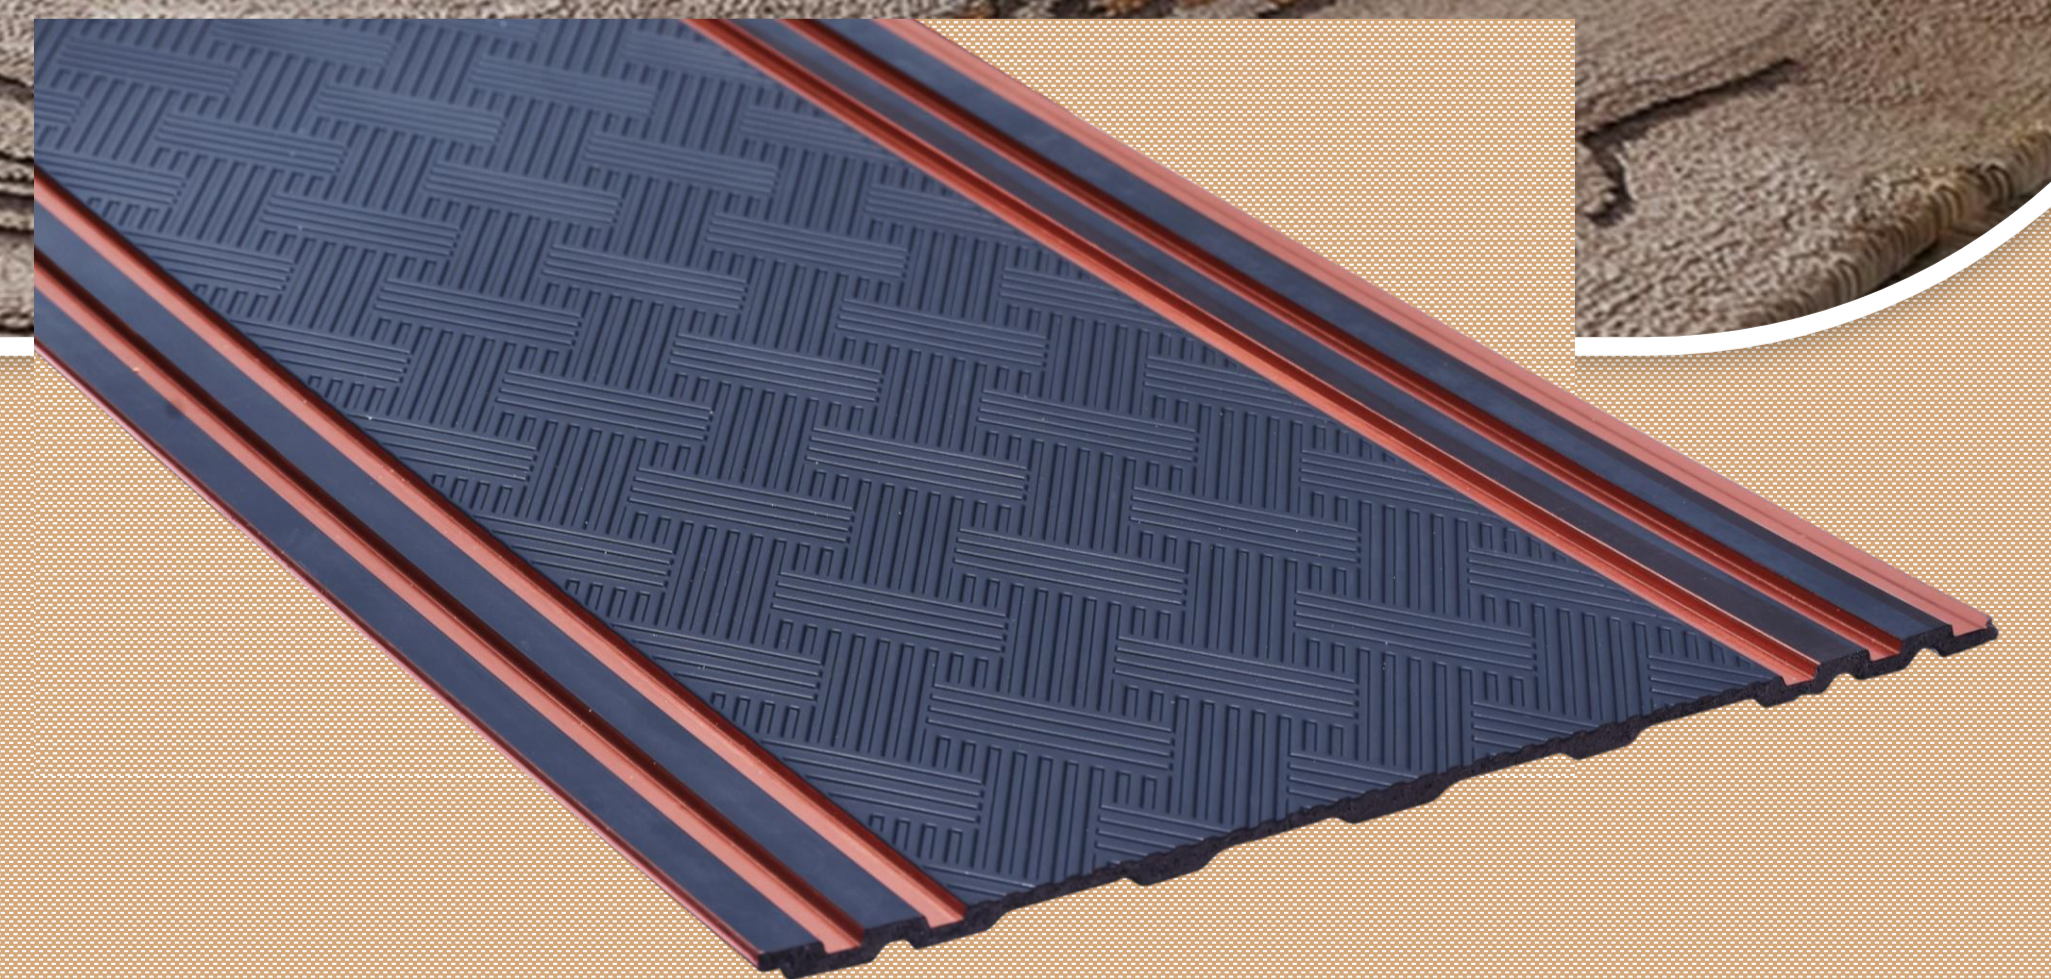

Wall Panelling Doors Wardrobes Ceiling

www.bombaydecoratives.com