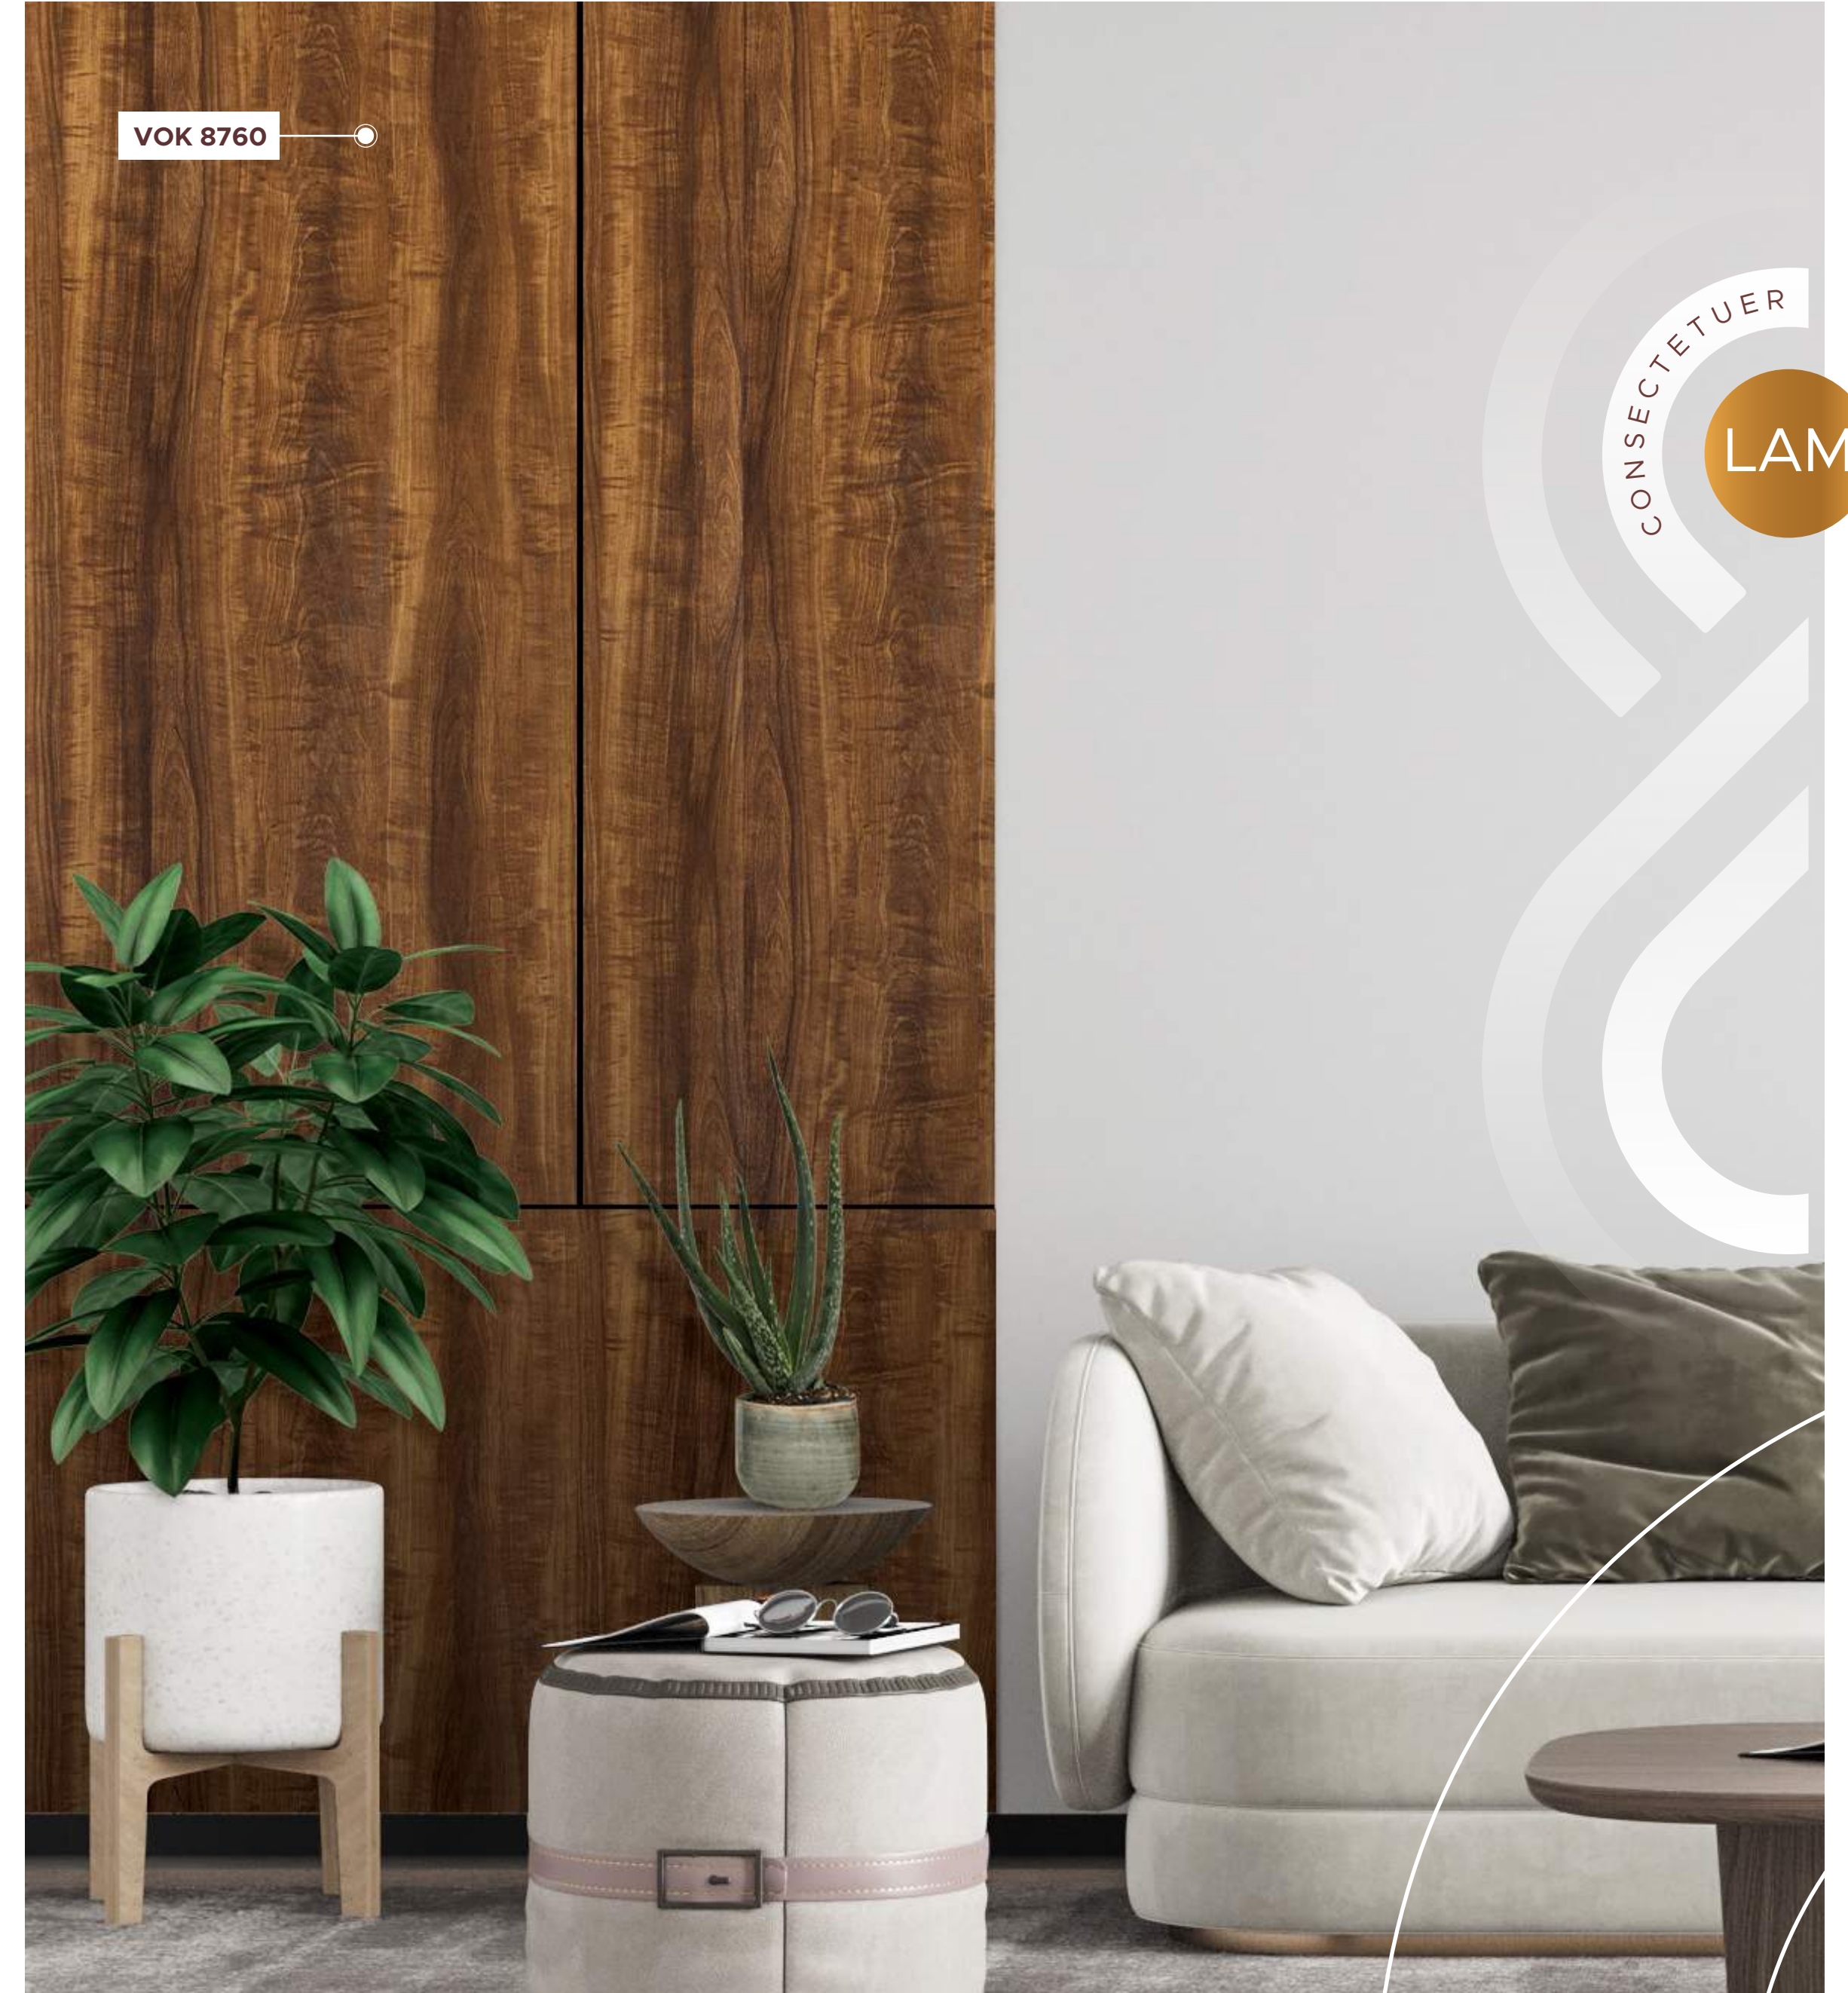

VOK 8760

CONSECTETUER
LAM